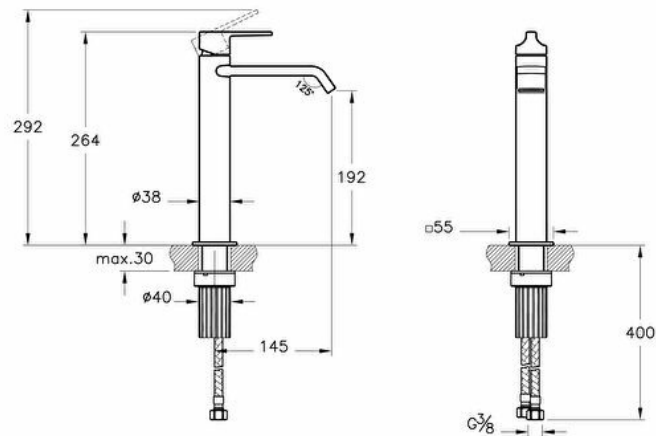

**Suit Basin Mixer**

Product Code: A4281429

**Collection:** Suit**Technical specifications**

<b>Colour</b>	Soft Copper
<b>Height</b>	264
<b>Width</b>	38
<b>Depth</b>	165
<b>Finish</b>	PVD
<b>Material</b>	PVD

<b>Designer</b>	VitrA Design Team
<b>Packaged Product</b>	430X225X90
<b>Sizes (WxDxH)</b>	
<b>Guarantee</b>	5
<b>Spout Length</b>	145
<b>Badge Diameter</b>	55X55
<b>Easy Assembly Feature</b>	Yes
<b>Mixing Capability with Air</b>	Yes
<b>Mounting type</b>	Countertop

<b>Aerator</b>	Rectangular
<b>Body Material</b>	Brass
<b>Cartridge</b>	Basic
<b># of Water Inlet</b>	Double Inlet
<b>Operating Pressure</b>	Min:0.5-Max:10Recommended(1-5)
<b>Hole Quantity</b>	5

## 2A technical drawing

**Technical specifications**

**Colour:** Soft Copper **Height:** 264 **Width:** 38 **Depth:** 165 **Finish:** PVD **Material:** PVD **Designer:** VitrA Design Team **Packaged**  
**Product Sizes (WxDxH):** 430X225X90 **Guarantee:** 5 **Spout Length:** 145 **Badge Diameter:** 55X55 **Easy Assembly Feature:** Yes  
**Mixing Capability with Air:** Yes **Mounting type:** Countertop **Aerator:** Rectangular **Body Material:** Brass **Cartridge:** Basic **# of**  
**Water Inlet:** Double Inlet **Operating Pressure:** Min:0.5-Max:10Recommended(1-5) **Hole Quantity:** 5