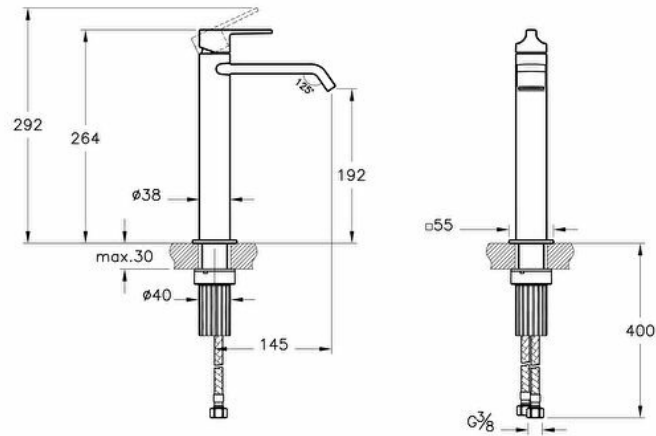

Suit Basin Mixer

Product Code: A4281439

Collection: Suit

Technical specifications

Colour	Gloss Black
Height	264
Width	38
Depth	165
Easy Assembly Feature	Yes
Finish	PVD
Material	PVD
Mixing Capability with Air	Yes

Cartridge	Basic
# of Water Inlet	Double Inlet
Hole Quantity	5
Number of Functions	6
Operating Pressure	Min:0.5-Max:10Recommended(1-5)
Outlet Turning Angle	Fixed

Mounting type	Countertop
Spiral Hose Material	Stainless Steel PEX
Spiral Length	600
Spout Length	145
Water Label Class	Dark Green (0 < Flow Rate ≤ 6)
Aerator	Rectangular
Badge Diameter	55X55
Body Material	Brass

Designer	VitrA Design Team
Packaged Product	430X225X90
Sizes (WxDxH)	
Guarantee	5
Certificate	ACS
Spout Height	192

2A technical drawing

Technical specifications

Colour: Gloss Black **Height:** 264 **Width:** 38 **Depth:** 165 **Easy Assembly Feature:** Yes **Finish:** PVD **Material:** PVD **Mixing Capability with Air:** Yes **Mounting type:** Countertop **Spiral Hose Material:** Stainless Steel PEX **Spiral Length:** 600 **Spout Length:** 145 **Water Label Class:** Dark Green ($0 < \text{Flow Rate} \leq 6$) **Aerator:** Rectangular **Badge Diameter:** 55X55 **Body Material:** Brass **Cartridge:** Basic # **of Water Inlet:** Double Inlet **Hole Quantity:** 5 **Number of Functions:** 6 **Operating Pressure:** Min:0.5-Max:10Recommended(1-5) **Outlet Turning Angle:** Fixed **Designer:** Vitra Design Team **Packaged Product Sizes (WxDxH):** 430X225X90 **Guarantee:** 5 **Certificate:** ACS **Spout Height:** 192