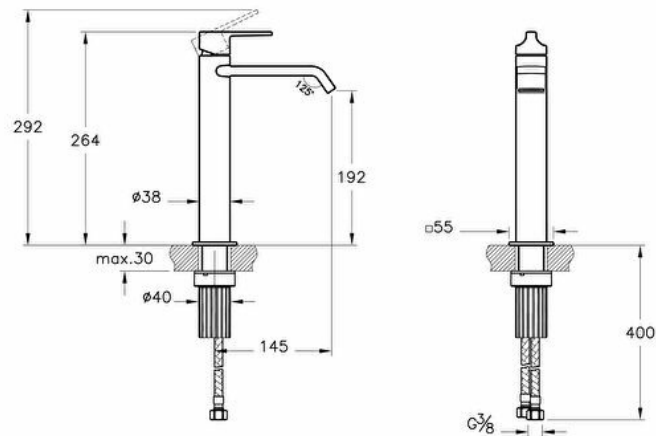

## Technical specifications

Colour	Soft Gold
Height	264
Width	38
Depth	165
Designer	VitrA Design Team
Packaged Product Sizes (WxDxH)	430X225X90

Guarantee	5
Spout Length	145
Badge Diameter	55X55
Easy Assembly Feature	Yes
Mixing Capability with Air	Yes
Mounting type	Countertop
Aerator	Rectangular
Body Material	Brass

Cartridge	Basic
# of Water Inlet	Double Inlet
Operating Pressure	Min:0.5-Max:10Recommended(1-5)
Hole Quantity	5
Finish	PVD
Material	PVD

## 2A technical drawing

**Technical specifications**

**Colour:** Soft Gold **Height:** 264 **Width:** 38 **Depth:** 165 **Designer:** Vitra Design Team **Packaged Product Sizes (WxDxH):** 430X225X90 **Guarantee:** 5 **Spout Length:** 145 **Badge Diameter:** 55X55 **Easy Assembly Feature:** Yes **Mixing Capability with Air:** Yes **Mounting type:** Countertop **Aerator:** Rectangular **Body Material:** Brass **Cartridge:** Basic **# of Water Inlet:** Double Inlet **Operating Pressure:** Min:0.5-Max:10Recommended(1-5) **Hole Quantity:** 5 **Finish:** PVD **Material:** PVD