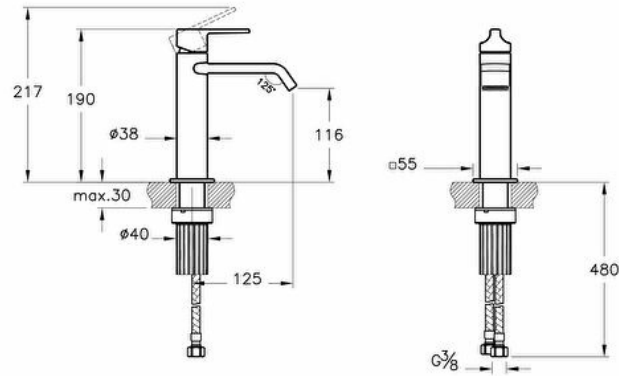

Suit Basin Mixer

Product Code: A4281639

Collection: Suit

Technical specifications

Colour	Gloss Black
Height	190
Width	38
Depth	150
Easy Assembly Feature	Yes
Finish	PVD
Material	PVD
Mixing Capability with Air	Yes

Cartridge	Basic
# of Water Inlet	Double Inlet
Hole Quantity	5
Number of Functions	6
Operating Pressure	Min:0.5-Max:10Recommended(1-5)
Outlet Turning Angle	Fixed

Mounting type	Countertop
Spiral Hose Material	Stainless Steel PEX
Spiral Length	600
Spout Length	125
Water Label Class	Dark Green (0 < Flow Rate ≤ 6)
Aerator	Rectangular
Badge Diameter	55X55
Body Material	Brass

Designer	VitrA Design Team
Packaged Product Sizes (WxDxH)	430X225X90
Guarantee	5
Certificate	ACS
Spout Height	116

2A technical drawing

Technical specifications

Colour: Gloss Black **Height:** 190 **Width:** 38 **Depth:** 150 **Easy Assembly Feature:** Yes **Finish:** PVD **Material:** PVD **Mixing Capability with Air:** Yes **Mounting type:** Countertop **Spiral Hose Material:** Stainless Steel PEX **Spiral Length:** 600 **Spout Length:** 125 **Water Label Class:** Dark Green ($0 < \text{Flow Rate} \leq 6$) **Aerator:** Rectangular **Badge Diameter:** 55X55 **Body Material:** Brass **Cartridge:** Basic # **of Water Inlet:** Double Inlet **Hole Quantity:** 5 **Number of Functions:** 6 **Operating Pressure:** Min:0.5-Max:10Recommended(1-5) **Outlet Turning Angle:** Fixed **Designer:** VitrA Design Team **Packaged Product Sizes (WxDxH):** 430X225X90 **Guarantee:** 5 **Certificate:** ACS **Spout Height:** 116