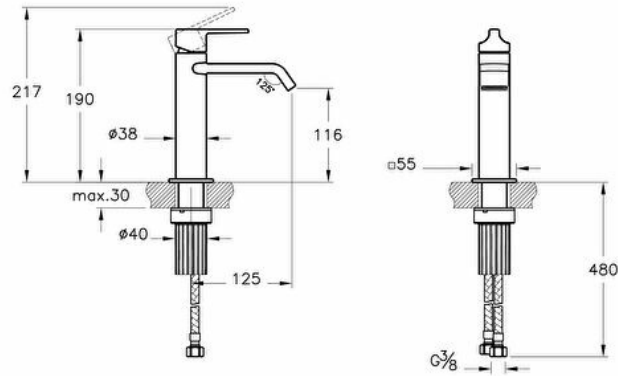

Collection: Suit

Technical specifications

Colour	Soft Gold
Height	190
Width	38
Depth	150
Finish	PVD
Material	PVD

Designer	VitrA Design Team
Packaged Product	430X225X90
Sizes (WxDxH)	
Guarantee	5
Spout Length	125
Badge Diameter	55X55
Easy Assembly Feature	Yes
Mixing Capability with Air	Yes
Mounting type	Countertop

Aerator	Rectangular
Body Material	Brass
Cartridge	Basic
# of Water Inlet	Double Inlet
Operating Pressure	Min:0.5-Max:10Recommended(1-5)
Hole Quantity	5

2A technical drawing

Technical specifications

Colour: Soft Gold **Height:** 190 **Width:** 38 **Depth:** 150 **Finish:** PVD **Material:** PVD **Designer:** Vitra Design Team **Packaged Product**
Sizes (WxDxH): 430X225X90 **Guarantee:** 5 **Spout Length:** 125 **Badge Diameter:** 55X55 **Easy Assembly Feature:** Yes **Mixing**
Capability with Air: Yes **Mounting type:** Countertop **Aerator:** Rectangular **Body Material:** Brass **Cartridge:** Basic **# of Water Inlet:**
 Double Inlet **Operating Pressure:** Min:0.5-Max:10Recommended(1-5) **Hole Quantity:** 5