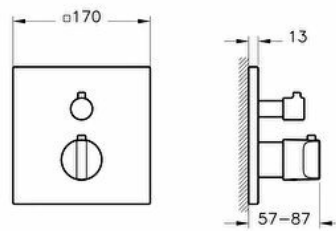

Collection: Suit U

Technical specifications

Colour	Chrome
Height	170
Width	170
Depth	87
Finish	Chrome
Material	Chrome
Mounting type	Built-in
Check Valve	Yes

Outlet Turning Angle	Fixed
Special Solutions	Aquaheat
Packaged Product	
Sizes (WxDxH)	240X225X125
Guarantee	10
Body Material	Brass
Designer	VitrA Design Team
Certificate	ACS

Badge Diameter	170X170
Cartridge	C3
# of Water Inlet	Double Inlet
Built-in Product	A42806
Hole Quantity	5
Number of Functions	6
Operating Pressure	Min:0.5-Max:10Recommended(1-4)

2A technical drawing

**Technical specifications**

Colour: Chrome **Height:** 170 **Width:** 170 **Depth:** 87 **Finish:** Chrome **Material:** Chrome **Mounting type:** Built-in **Check Valve:** Yes
Badge Diameter: 170X170 **Cartridge:** C3 **# of Water Inlet:** Double Inlet **Built-in Product:** A42806 **Hole Quantity:** 5 **Number of Functions:** 6 **Operating Pressure:** Min:0.5-Max:10Recommended(1-4) **Outlet Turning Angle:** Fixed **Special Solutions:** Aquaheat
Packaged Product Sizes (WxDxH): 240X225X125 **Guarantee:** 10 **Body Material:** Brass **Designer:** VitrA Design Team **Certificate:** ACS