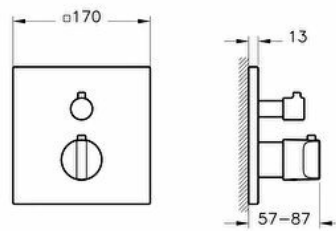

Collection: Suit

Technical specifications

Colour	Gloss Black
Height	170
Width	170
Depth	87
Finish	PVD
Material	PVD
Mounting type	Built-in
Check Valve	Yes

Special Solutions	Aquaheat
Cartridge	C3
Packaged Product Sizes (WxDxH)	240X225X125
Guarantee	5
Body Material	Brass
Designer	VitrA Design Team

Badge Diameter	170X170
# of Water Inlet	Double Inlet
Built-in Product	A42806
Hole Quantity	5
Number of Functions	6
Operating Pressure	Min:0.5-Max:10Recommended(1-4)
Outlet Turning Angle	Fixed

2A technical drawing**Technical specifications**

Colour: Gloss Black **Height:** 170 **Width:** 170 **Depth:** 87 **Finish:** PVD **Material:** PVD **Mounting type:** Built-in **Check Valve:** Yes **Badge Diameter:** 170X170 **# of Water Inlet:** Double Inlet **Built-in Product:** A42806 **Hole Quantity:** 5 **Number of Functions:** 6 **Operating Pressure:** Min:0.5-Max:10Recommended(1-4) **Outlet Turning Angle:** Fixed **Special Solutions:** Aquaheat **Cartridge:** C3 **Packaged Product Sizes (WxDxH):** 240X225X125 **Guarantee:** 5 **Body Material:** Brass **Designer:** VitrA Design Team