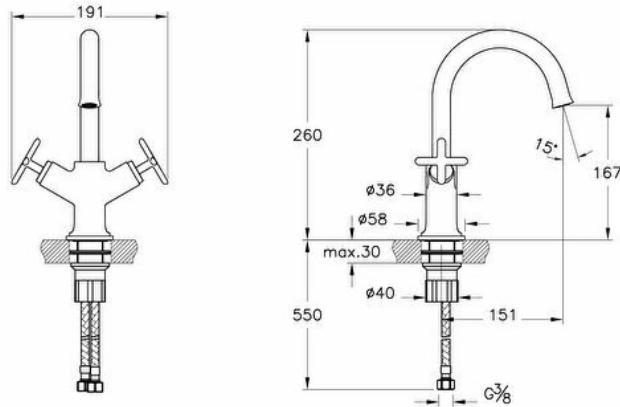

Collection: Origin Classic

Technical specifications

Colour	Brushed Gold
Height	260
Width	193
Depth	196
Easy Assembly Feature	Yes
Finish	PVD
Material	PVD
Mixing Capability with Air	Yes

# of Water Inlet	Double Inlet
Hole Quantity	5
Number of Functions	6
Operating Pressure	Min:0.5-Max:10Recommended(1-5)
Outlet Turning Angle	Fixed
Designer	VitrA Design Team

Mounting type	Countertop
Spiral Hose Material	Stainless Steel PEX
Spiral Length	600
Spout Length	151
Water Label Class	Dark Green (0 < Flow Rate ≤ 6)
Aerator	Hidden
Badge Diameter	D58
Body Material	Brass

Packaged Product Sizes (WxDxH)	400X240X220
Guarantee	5
Certificate	REACH
Spout Height	167

2A technical drawing

Technical specifications

Colour: Brushed Gold **Height:** 260 **Width:** 193 **Depth:** 196 **Easy Assembly Feature:** Yes **Finish:** PVD **Material:** PVD **Mixing Capability with Air:** Yes **Mounting type:** Countertop **Spiral Hose Material:** Stainless Steel PEX **Spiral Length:** 600 **Spout Length:** 151 **Water Label Class:** Dark Green (0 < Flow Rate ≤ 6) **Aerator:** Hidden **Badge Diameter:** D58 **Body Material:** Brass **# of Water Inlet:** Double Inlet **Hole Quantity:** 5 **Number of Functions:** 6 **Operating Pressure:** Min:0.5-Max:10Recommended(1-5) **Outlet Turning Angle:** Fixed **Designer:** VitrA Design Team **Packaged Product Sizes (WxDxH):** 400X240X220 **Guarantee:** 5 **Certificate:** REACH **Spout Height:** 167