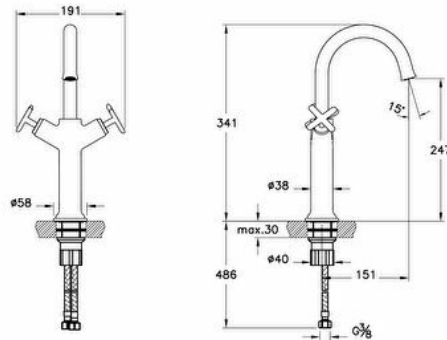

Collection: Origin Classic

Technical specifications

Colour	Matte Black
Height	333
Width	193
Depth	196
Easy Assembly Feature	Yes
Mixing Capability with Air	Yes
Mounting type	Countertop
Spiral Hose Material	Stainless Steel PEX

Hole Quantity	5
Number of Functions	6
Operating Pressure	Min:0.5-Max:10Recommended(1-5)
Outlet Turning Angle	Fixed
Designer	VitrA Design Team
Packaged Product Sizes (WxDxH)	400X240X220
Guarantee	5

Spiral Length	600
Spout Length	151
Water Label Class	Dark Green (0 < Flow Rate ≤ 6)
Aerator	Hidden
Badge Diameter	D58
Body Material	Brass
# of Water Inlet	Double Inlet

Finish	Matte Black
Material	Matte Black
Spout Height	240

2A technical drawing

Technical specifications

Colour: Matte Black **Height:** 333 **Width:** 193 **Depth:** 196 **Easy Assembly Feature:** Yes **Mixing Capability with Air:** Yes **Mounting type:** Countertop **Spiral Hose Material:** Stainless Steel PEX **Spiral Length:** 600 **Spout Length:** 151 **Water Label Class:** Dark Green (0 < Flow Rate ≤ 6) **Aerator:** Hidden **Badge Diameter:** D58 **Body Material:** Brass **# of Water Inlet:** Double Inlet **Hole Quantity:** 5 **Number of Functions:** 6 **Operating Pressure:** Min:0.5-Max:10Recommended(1-5) **Outlet Turning Angle:** Fixed **Designer:** VitrA Design Team **Packaged Product Sizes (WxDxH):** 400X240X220 **Guarantee:** 5 **Finish:** Matte Black **Material:** Matte Black **Spout Height:** 240