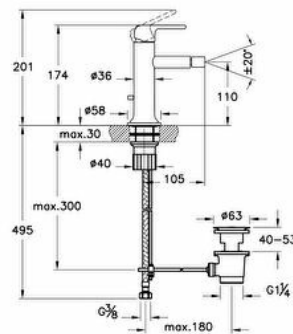

### Technical specifications

<b>Colour</b>	Matte Black
<b>Height</b>	174
<b>Width</b>	58
<b>Depth</b>	135
<b>Easy Assembly Feature</b>	Yes
<b>Mixing Capability with Air</b>	Yes
<b>Mounting type</b>	Countertop
<b>Spiral Hose Material</b>	Stainless Steel PEX

<b>Spiral Length</b>	600
<b>Spout Length</b>	105
<b>Water Label Class</b>	Dark Green (0 < Flow Rate ≤ 6)
<b>Aerator</b>	Hidden
<b>Badge Diameter</b>	D58
<b>Body Material</b>	Brass
<b>Cartridge</b>	Basic
<b># of Water Inlet</b>	Double Inlet

<b>Packaged Product Sizes (WxDxH)</b>	430X225X90
<b>Guarantee</b>	5
<b>Finish</b>	Matte Black
<b>Material</b>	Matte Black
<b>Spout Height</b>	110

### Technical specifications

**Colour:** Matte Black **Height:** 174 **Width:** 58 **Depth:** 135 **Easy Assembly Feature:** Yes **Mixing Capability with Air:** Yes **Mounting type:** Countertop **Spiral Hose Material:** Stainless Steel PEX **Spiral Length:** 600 **Spout Length:** 105 **Water Label Class:** Dark Green (0 < Flow Rate ≤ 6) **Aerator:** Hidden **Badge Diameter:** D58 **Body Material:** Brass **Cartridge:** Basic **# of Water Inlet:** Double Inlet **Hole Quantity:** 5 **Number of Functions:** 6 **Operating Pressure:** Min:0.5-Max:10Recommended(1-5) **Outlet Turning Angle:** Fixed **Syphon Controller:** Yes **Designer:** VitrA Design Team **Packaged Product Sizes (WxDxH):** 430X225X90 **Guarantee:** 5 **Finish:** Matte Black **Material:** Matte Black **Spout Height:** 110