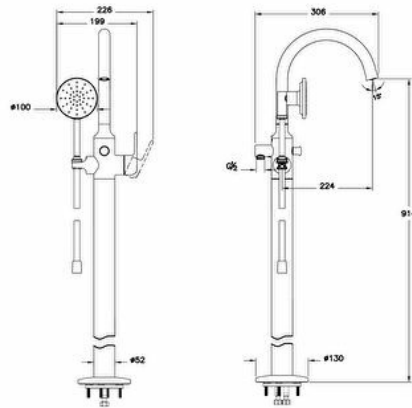

Collection: Origin Classic

Technical specifications

Colour	Brushed Gold
Height	1038
Width	150
Depth	300
Finish	PVD
Material	PVD

Designer	VitrA Design Team
Packaged Product	350X225X1130
Sizes (WxDxH)	
Guarantee	5
Spout Length	224
Badge Diameter	D130
Mixing Capability with	Yes
Air	
Mounting type	From the Floor
Aerator	Hidden

Body Material	Brass
Cartridge	Adjustable heat-flow rate
# of Water Inlet	Double Inlet
Operating Pressure	Min:0.5-Max:10Recommended(1-5)
Certificate	REACH
Hole Quantity	1

2A technical drawing

**Technical specifications**

Colour: Brushed Gold **Height:** 1038 **Width:** 150 **Depth:** 300 **Finish:** PVD **Material:** PVD **Designer:** VitrA Design Team **Packaged Product Sizes (WxDxH):** 350X225X1130 **Guarantee:** 5 **Spout Length:** 224 **Badge Diameter:** D130 **Mixing Capability with Air:** Yes **Mounting type:** From the Floor **Aerator:** Hidden **Body Material:** Brass **Cartridge:** Adjustable heat-flow rate **# of Water Inlet:** Double Inlet **Operating Pressure:** Min:0.5-Max:10Recommended(1-5) **Certificate:** REACH **Hole Quantity:** 1