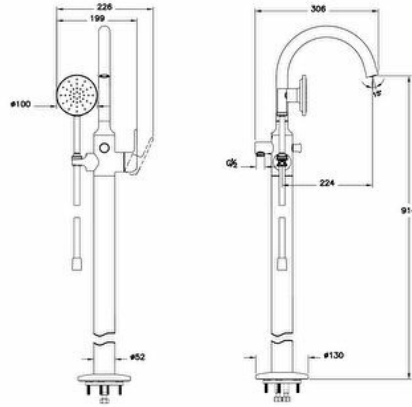

Collection: Origin Classic

Technical specifications

Colour	Soft Copper
Height	1038
Width	150
Depth	300
Finish	PVD
Material	PVD
Mixing Capability with Air	Yes
Mounting type	From the Floor

Cartridge	Adjustable heat-flow rate
# of Water Inlet	Double Inlet
Built-in Product	ÜRÜNE DAHILDIR
Handshower Outlet	Yes
Hole Quantity	1
Number of Functions	1
Operating Pressure	Min:0.5-Max:10Recommended(1-5)

No Spiraling Feature in Spiral	Yes
Spiral Hose Material	Polyester Braided EPDM/PVC
Spiral Length	725/1500
Spout Length	224
Water Label Class	Red (>13)
Aerator	Hidden
Badge Diameter	D130
Body Material	Brass

Outlet Turning Angle	Fixed
Designer	VitrA Design Team
Packaged Product Sizes (WxDxH)	350X225X1130
Guarantee	5
Spout Height	248

2A technical drawing

**Technical specifications**

Colour: Soft Copper **Height:** 1038 **Width:** 150 **Depth:** 300 **Finish:** PVD **Material:** PVD **Mixing Capability with Air:** Yes **Mounting type:** From the Floor **No Spiraling Feature in Spiral:** Yes **Spiral Hose Material:** Polyester Braided EPDM/PVC **Spiral Length:** 725/1500 **Spout Length:** 224 **Water Label Class:** Red (>13) **Aerator:** Hidden **Badge Diameter:** D130 **Body Material:** Brass **Cartridge:** Adjustable heat-flow rate **# of Water Inlet:** Double Inlet **Built-in Product:** ÜRÜNE DAHILDIR **Handshower Outlet:** Yes **Hole Quantity:** 1 **Number of Functions:** 1 **Operating Pressure:** Min:0.5-Max:10Recommended(1-5) **Outlet Turning Angle:** Fixed **Designer:** VitrA Design Team **Packaged Product Sizes (WxDxH):** 350X225X1130 **Guarantee:** 5 **Spout Height:** 248