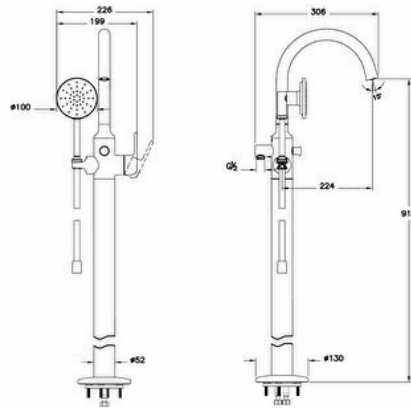

## Technical specifications

Colour	Matte Black
Height	1038
Width	150
Depth	300
Finish	Matte Black
Flow Rate Value (1st Function)	21,1
Material	Matte Black
Mixing Capability with Air	Yes

Body Material	Brass
Cartridge	Adjustable heat-flow rate
# of Water Inlet	Double Inlet
Built-in Product	ÜRÜNE DAHILDIR
Handshower Outlet	Yes
Hole Quantity	1
Number of Functions	1

Mounting type	From the Floor
No Spiraling Feature in Spiral	Yes
Spiral Hose Material	Polyester Braided EPDM/PVC
Spiral Length	725/1500
Spout Length	224
Water Label Class	Red (>13)
Aerator	Hidden
Badge Diameter	D130

Operating Pressure	Min:0.5-Max:10Recommended(1-5)
Outlet Turning Angle	Fixed
Designer	VitrA Design Team
Packaged Product	350X225X1130
Sizes (WxDxH)	
Guarantee	5
Spout Height	248

### Technical specifications

**Colour:** Matte Black **Height:** 1038 **Width:** 150 **Depth:** 300 **Finish:** Matte Black **Flow Rate Value (1st Function):** 21,1 **Material:** Matte Black **Mixing Capability with Air:** Yes **Mounting type:** From the Floor **No Spiraling Feature in Spiral:** Yes **Spiral Hose Material:** Polyester Braided EPDM/PVC **Spiral Length:** 725/1500 **Spout Length:** 224 **Water Label Class:** Red (>13) **Aerator:** Hidden **Badge Diameter:** D130 **Body Material:** Brass **Cartridge:** Adjustable heat-flow rate **# of Water Inlet:** Double Inlet **Built-in Product:** ÜRÜNE DAHILDIR **Handshower Outlet:** Yes **Hole Quantity:** 1 **Number of Functions:** 1 **Operating Pressure:** Min:0.5-Max:10Recommended(1-5) **Outlet Turning Angle:** Fixed **Designer:** VitrA Design Team **Packaged Product Sizes (WxDxH):** 350X225X1130 **Guarantee:** 5 **Spout Height:** 248