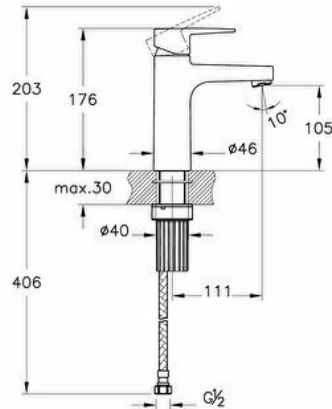

### Technical specifications

<b>Colour</b>	Matte Black
<b>Height</b>	177
<b>Width</b>	46
<b>Depth</b>	149
<b>Easy Assembly Feature</b>	Yes
<b>Finish</b>	Matte Black
<b>Material</b>	Matte Black

<b>Cartridge</b>	Adjustable heat-flow rate
<b># of Water Inlet</b>	Double Inlet
<b>Hole Quantity</b>	5
<b>Number of Functions</b>	6
<b>Operating Pressure</b>	Min:0.5-Max:10Recommended(1-5)
<b>Outlet Turning Angle</b>	Fixed
<b>Designer</b>	VitrA Design Team

<b>Mixing Capability with Air</b>	Yes
<b>Mounting type</b>	Countertop
<b>Packaged Product Sizes (WxDxH)</b>	355X190X60
<b>Spiral Hose Material</b>	Stainless Steel PEX
<b>Spiral Length</b>	500
<b>Spout Length</b>	111
<b>Aerator</b>	Standard
<b>Body Material</b>	Brass

<b>Guarantee</b>	5
<b>Spout Height</b>	105

### Technical specifications

**Colour:** Matte Black **Height:** 177 **Width:** 46 **Depth:** 149 **Easy Assembly Feature:** Yes **Finish:** Matte Black **Material:** Matte Black  
**Mixing Capability with Air:** Yes **Mounting type:** Countertop **Packaged Product Sizes (WxDxH):** 355X190X60 **Spiral Hose Material:** Stainless Steel PEX **Spiral Length:** 500 **Spout Length:** 111 **Aerator:** Standard **Body Material:** Brass **Cartridge:** Adjustable  
 heat-flow rate **# of Water Inlet:** Double Inlet **Hole Quantity:** 5 **Number of Functions:** 6 **Operating Pressure:** Min:0.5-  
 Max:10Recommended(1-5) **Outlet Turning Angle:** Fixed **Designer:** VitrA Design Team **Guarantee:** 5 **Spout Height:** 105