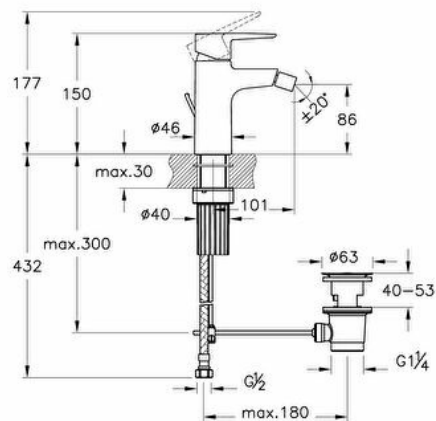

Collection: Flow Soft

Technical specifications

Easy Assembly Feature	Yes
Finish	Matte Black
Mixing Capability with Air	Yes
Mounting type	Countertop
Packaged Product Sizes (WxDxH)	395X210X75
Spiral Hose Material	Stainless Steel PEX
Spiral Length	500

Spout Length	101
Aerator	Hidden
Cartridge	Adjustable heat-flow rate
# of Water Inlet	Double Inlet
Hole Quantity	5
Number of Functions	6

Operating Pressure	Min:0.5-Max:10Recommended(1-5)
Outlet Turning Angle	Fixed
Syphon Controller	Yes
Guarantee	5
Spout Height	86

2A technical drawing

Technical specifications

Easy Assembly Feature: Yes **Finish:** Matte Black **Mixing Capability with Air:** Yes **Mounting type:** Countertop **Packaged Product**

Sizes (WxDxH): 395X210X75 **Spiral Hose Material:** Stainless Steel PEX **Spiral Length:** 500 **Spout Length:** 101 **Aerator:** Hidden

Cartridge: Adjustable heat-flow rate **# of Water Inlet:** Double Inlet **Hole Quantity:** 5 **Number of Functions:** 6 **Operating Pressure:**

Min:0.5-Max:10Recommended(1-5) **Outlet Turning Angle:** Fixed **Syphon Controller:** Yes **Guarantee:** 5 **Spout Height:** 86