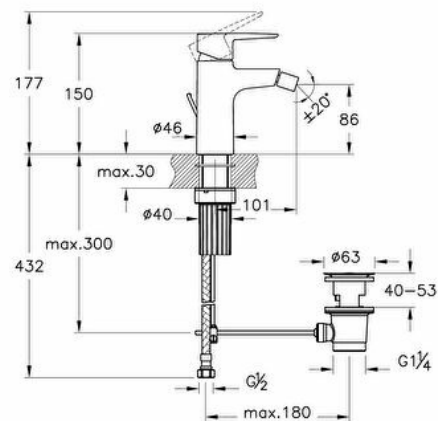

Collection: Flow Soft

Technical specifications

Easy Assembly Feature	Yes
Finish	Chrome
Mixing Capability with Air	Yes
Mounting type	Countertop
Packaged Product Sizes (WxDxH)	395X210X75
Spiral Hose Material	Stainless Steel PEX
Spiral Length	500

Spout Length	101
Aerator	Hidden
Cartridge	Adjustable heat-flow rate
# of Water Inlet	Double Inlet
Hole Quantity	5
Number of Functions	6

Operating Pressure	Min:0.5-Max:10Recommended(1-5)
Outlet Turning Angle	Fixed
Syphon Controller	Yes
Guarantee	10
Spout Height	86

2A technical drawing

Technical specifications

Easy Assembly Feature: Yes **Finish:** Chrome **Mixing Capability with Air:** Yes **Mounting type:** Countertop **Packaged Product Sizes (WxDxH):** 395X210X75 **Spiral Hose Material:** Stainless Steel PEX **Spiral Length:** 500 **Spout Length:** 101 **Aerator:** Hidden **Cartridge:** Adjustable heat-flow rate **# of Water Inlet:** Double Inlet **Hole Quantity:** 5 **Number of Functions:** 6 **Operating Pressure:** Min:0.5-Max:10Recommended(1-5) **Outlet Turning Angle:** Fixed **Syphon Controller:** Yes **Guarantee:** 10 **Spout Height:** 86