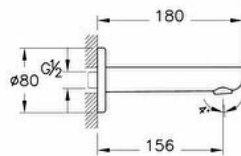

### Technical specifications

<b>Colour</b>	Soft Gold
<b>Height</b>	180
<b>Width</b>	80
<b>Depth</b>	80
<b>Designer</b>	Vitra Design Team
<b>Finish</b>	PVD
<b>Guarantee</b>	5

<b>Material</b>	PVD
<b>Mixing Capability with Air</b>	Yes
<b>Mounting type</b>	Built-in
<b>Packaged Product Sizes (WxDxH)</b>	210X130X70
<b>Spout Length</b>	156
<b>Aerator</b>	Standard
<b>Badge Diameter</b>	D80
<b>Body Material</b>	Brass

## 2A technical drawing

**Technical specifications**

**Colour:** Soft Gold **Height:** 180 **Width:** 80 **Depth:** 80 **Designer:** VitrA Design Team **Finish:** PVD **Guarantee:** 5 **Material:** PVD **Mixing Capability with Air:** Yes **Mounting type:** Built-in **Packaged Product Sizes (WxDxH):** 210X130X70 **Spout Length:** 156 **Aerator:** Standard **Badge Diameter:** D80 **Body Material:** Brass **# of Water Inlet:** Single Inlet **Operating Pressure:** Min:0.5-  
Max:10Recommended(1-5)