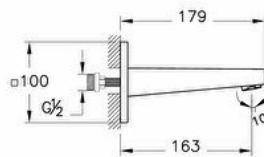

Collection: Bath Spout

Technical specifications

Colour	Brushed Nickel
Height	179
Width	98
Depth	98
Designer	VitrA Design Team
Finish	PVD
Guarantee	5

Material	PVD
Mixing Capability with Air	Yes
Mounting type	Built-in
Packaged Product Sizes (WxDxH)	210X130X70
Spout Length	163
Aerator	Standard
Badge Diameter	98X98
Body Material	Brass

# of Water Inlet	Single Inlet
Operating Pressure	Min:0.5-Max:10Recommended(1-5)

2A technical drawing

**Technical specifications**

Colour: Brushed Nickel **Height:** 179 **Width:** 98 **Depth:** 98 **Designer:** VitrA Design Team **Finish:** PVD **Guarantee:** 5 **Material:** PVD
Mixing Capability with Air: Yes **Mounting type:** Built-in **Packaged Product Sizes (WxDxH):** 210X130X70 **Spout Length:** 163
Aerator: Standard **Badge Diameter:** 98X98 **Body Material:** Brass **# of Water Inlet:** Single Inlet **Operating Pressure:** Min:0.5-
Max:10Recommended(1-5)