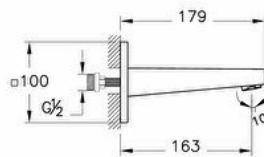

### Technical specifications

<b>Colour</b>	Matte Black	<b>Spout Length</b>	163
<b>Height</b>	98	<b>Badge Diameter</b>	98X98
<b>Width</b>	98	<b>Body Material</b>	Brass
<b>Depth</b>	179	<b># of Water Inlet</b>	Double Inlet
<b>Finish</b>	Matte Black	<b>Hole Quantity</b>	5
<b>Material</b>	Matte Black	<b>Number of Functions</b>	6
<b>Mounting type</b>	Built-in	<b>Operating Pressure</b>	Min:0.5-Max:10Recommended(1-5)
<b>Packaged Product Sizes (WxDxH)</b>	210X130X70		
<b>Outlet Turning Angle</b>	Fixed		
<b>Designer</b>	VitrA Design Team		
<b>Guarantee</b>	5		

## 2A technical drawing

**Technical specifications**

**Colour:** Matte Black **Height:** 98 **Width:** 98 **Depth:** 179 **Finish:** Matte Black **Material:** Matte Black **Mounting type:** Built-in **Packaged Product Sizes (WxDxH):** 210X130X70 **Spout Length:** 163 **Badge Diameter:** 98X98 **Body Material:** Brass **# of Water Inlet:** Double **Inlet Hole Quantity:** 5 **Number of Functions:** 6 **Operating Pressure:** Min:0.5-Max:10Recommended(1-5) **Outlet Turning Angle:** Fixed **Designer:** VitrA Design Team **Guarantee:** 5