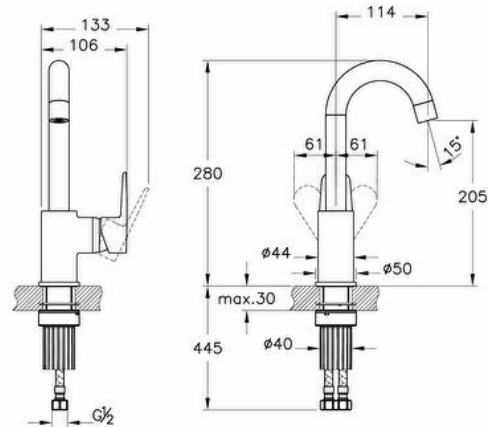

Collection: Flow Soft

Technical specifications

Colour	Matte Black
Height	280
Width	46
Depth	151
Easy Assembly Feature	Yes
Finish	Matte Black
Material	Matte Black

Mixing Capability with Air	Yes
Mounting type	Countertop
No-Calc Feature	Yes
Packaged Product Sizes (WxDxH)	355X190X60
Spiral Hose Material	Stainless Steel PEX
Spiral Length	500
Spout Length	115
Aerator	Hidden,Silicon

Body Material	Brass
Cartridge	Adjustable heat-flow rate
# of Water Inlet	Double Inlet
Hole Quantity	5
Number of Functions	6
Operating Pressure	Min:0.5-Max:10Recommended(1-5)
Outlet Turning Angle	360

Designer	VitrA Design Team
Guarantee	5
Badge Diameter	~50
Spout Height	205

2A technical drawing

Technical specifications

Colour: Matte Black **Height:** 280 **Width:** 46 **Depth:** 151 **Easy Assembly Feature:** Yes **Finish:** Matte Black **Material:** Matte Black
Mixing Capability with Air: Yes **Mounting type:** Countertop **No-Calc Feature:** Yes **Packaged Product Sizes (WxDxH):**
 355X190X60 **Spiral Hose Material:** Stainless Steel PEX **Spiral Length:** 500 **Spout Length:** 115 **Aerator:** Hidden, Silicon **Body**
Material: Brass **Cartridge:** Adjustable heat-flow rate **# of Water Inlet:** Double Inlet **Hole Quantity:** 5 **Number of Functions:** 6
Operating Pressure: Min:0.5-Max:10Recommended(1-5) **Outlet Turning Angle:** 360 **Designer:** VitrA Design Team **Guarantee:** 5
Badge Diameter: $\tilde{\text{A}}50$ **Spout Height:** 205