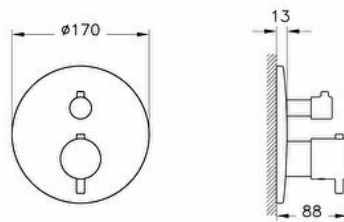

Collection: AquaHeat

Technical specifications

Colour	Soft Copper
Height	170
Width	170
Depth	137
Designer	VitrA Design Team
Finish	PVD
Guarantee	5

Material	PVD
Mounting type	Built-in
Packaged Product	240X225X125
Sizes (WxDxH)	
Badge Diameter	D170
Body Material	Brass
Cartridge	Thermostatic
# of Water Inlet	Double Inlet

Operating Pressure	Min:0.5-Max:10Recommended(1-5)
Special Solutions	Aquaheat

2A technical drawing

**Technical specifications**

Colour: Soft Copper **Height:** 170 **Width:** 170 **Depth:** 137 **Designer:** VitrA Design Team **Finish:** PVD **Guarantee:** 5 **Material:** PVD
Mounting type: Built-in **Packaged Product Sizes (WxDxH):** 240X225X125 **Badge Diameter:** D170 **Body Material:** Brass **Cartridge:**
Thermostatic **# of Water Inlet:** Double Inlet **Operating Pressure:** Min:0.5-Max:10Recommended(1-5) **Special Solutions:** Aquaheat