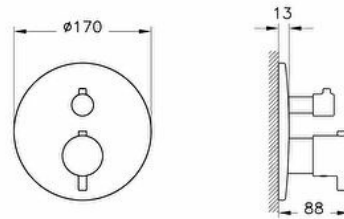

Collection: AquaHeat

**Technical specifications**

<b>Colour</b>	Brushed Nickel
<b>Height</b>	57-87
<b>Width</b>	170
<b>Depth</b>	170
<b>Designer</b>	VitrA Design Team
<b>Finish</b>	PVD
<b>Guarantee</b>	5

<b>Material</b>	PVD
<b>Mounting type</b>	Built-in
<b>Packaged Product Sizes (WxDxH)</b>	240X225X125
<b>Badge Diameter</b>	D170
<b>Body Material</b>	Brass
<b>Cartridge</b>	Thermostatic
<b># of Water Inlet</b>	Double Inlet

<b>Operating Pressure</b>	Min:0.5-Max:10Recommended(1-5)
<b>Special Solutions</b>	Aquaheat

**2A technical drawing****Technical specifications**

**Colour:** Brushed Nickel **Height:** 57-87 **Width:** 170 **Depth:** 170 **Designer:** VitrA Design Team **Finish:** PVD **Guarantee:** 5 **Material:** PVD  
**Mounting type:** Built-in **Packaged Product Sizes (WxDxH):** 240X225X125 **Badge Diameter:** D170 **Body Material:** Brass **Cartridge:**  
Thermostatic **# of Water Inlet:** Double Inlet **Operating Pressure:** Min:0.5-Max:10Recommended(1-5) **Special Solutions:** Aquaheat