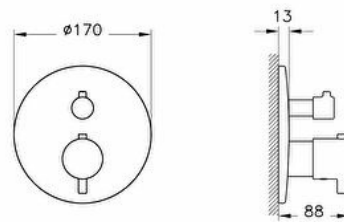

**Collection:** AquaHeat**Technical specifications**

Colour	Soft Gold
Height	170
Width	170
Depth	137
Designer	VitrA Design Team
Finish	PVD
Guarantee	5

Material	PVD
Mounting type	Built-in
Packaged Product Sizes (WxDxH)	240X225X125
Badge Diameter	D170
Body Material	Brass
Cartridge	Thermostatic
# of Water Inlet	Double Inlet

Operating Pressure	Min:0.5-Max:10Recommended(1-4)
Special Solutions	Aquaheat

2A technical drawing**Technical specifications**

Colour: Soft Gold **Height:** 170 **Width:** 170 **Depth:** 137 **Designer:** VitrA Design Team **Finish:** PVD **Guarantee:** 5 **Material:** PVD

Mounting type: Built-in **Packaged Product Sizes (WxDxH):** 240X225X125 **Badge Diameter:** D170 **Body Material:** Brass **Cartridge:**

Thermostatic **# of Water Inlet:** Double Inlet **Operating Pressure:** Min:0.5-Max:10Recommended(1-4) **Special Solutions:** Aquaheat