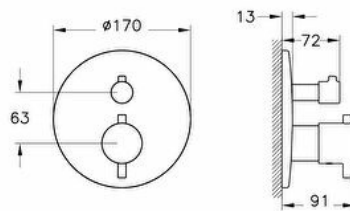

**Collection:** AquaHeat**Technical specifications**

<b>Colour</b>	Soft Gold
<b>Height</b>	170
<b>Width</b>	170
<b>Depth</b>	87
<b>Designer</b>	VitrA Design Team
<b>Finish</b>	PVD
<b>Guarantee</b>	5

<b>Material</b>	PVD
<b>Mounting type</b>	Built-in
<b>Packaged Product Sizes (WxDxH)</b>	240X225X125
<b>Badge Diameter</b>	170X170
<b>Body Material</b>	Brass
<b>Cartridge</b>	Thermostatic
<b># of Water Inlet</b>	Double Inlet

## 2A technical drawing

**Technical specifications**

**Colour:** Soft Gold **Height:** 170 **Width:** 170 **Depth:** 87 **Designer:** VitrA Design Team **Finish:** PVD **Guarantee:** 5 **Material:** PVD

**Mounting type:** Built-in **Packaged Product Sizes (WxDxH):** 240X225X125 **Badge Diameter:** 170X170 **Body Material:** Brass

**Cartridge:** Thermostatic **# of Water Inlet:** Double Inlet **Operating Pressure:** Min:0.5-Max:10Recommended(1-5)