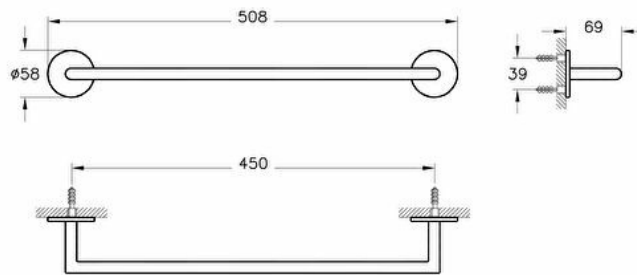

Collection: Origin

Technical specifications

Colour	Brushed Nickel
Height	58
Width	508
Depth	69
Mounting type	Wall Mounted
Awards	Good Design
Badge Diameter	D58

Designer	VitrA Design Team
Packaged Product	460X85X85
Sizes (WxDxH)	
Guarantee	5
Body Material	Zamak
Certificate	REACH
Finish	PVD
Material	PVD

Marketing Measure (cm)	45
------------------------	----

2A technical drawing

**Technical specifications**

Colour: Brushed Nickel **Height:** 58 **Width:** 508 **Depth:** 69 **Mounting type:** Wall Mounted **Awards:** Good Design **Badge Diameter:**

D58 **Designer:** VitrA Design Team **Packaged Product Sizes (WxDxH):** 460X85X85 **Guarantee:** 5 **Body Material:** Zamak

Certificate: REACH **Finish:** PVD **Material:** PVD **Marketing Measure (cm):** 45