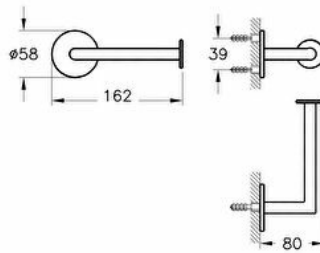

Collection: Origin

Technical specifications

Colour	Brushed Nickel
Height	58
Width	162
Depth	80
Mounting type	Wall Mounted
Awards	Good Design
Badge Diameter	D58

Designer	VitrA Design Team
Packaged Product	180X110X75
Sizes (WxDxH)	
Guarantee	5
Body Material	Zamak
Finish	PVD
Material	PVD
Marketing Measure (cm)	9

2A technical drawing

**Technical specifications**

Colour: Brushed Nickel **Height:** 58 **Width:** 162 **Depth:** 80 **Mounting type:** Wall Mounted **Awards:** Good Design **Badge Diameter:** D58 **Designer:** VitrA Design Team **Packaged Product Sizes (WxDxH):** 180X110X75 **Guarantee:** 5 **Body Material:** Zamak **Finish:** PVD **Material:** PVD **Marketing Measure (cm):** 9