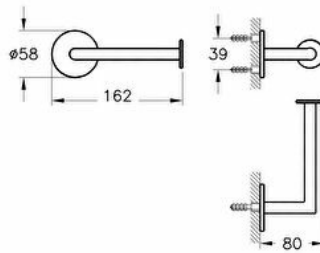

Collection: Origin

Technical specifications

| | |
|----------------------|-------------------|
| Colour | Matte Black |
| Height | 58 |
| Width | 162 |
| Depth | 80 |
| Designer | VitrA Design Team |
| Mounting type | Wall Mounted |
| Awards | Good Design |

| | |
|---------------------------------------|-------------|
| Badge Diameter | D58 |
| Body Material | Zamak |
| Packaged Product Sizes (WxDxH) | 180X110X75 |
| Guarantee | 5 |
| Finish | Matte Black |
| Material | Matte Black |
| Marketing Measure (cm) | 9 |

2A technical drawing

**Technical specifications**

Colour: Matte Black **Height:** 58 **Width:** 162 **Depth:** 80 **Designer:** VitrA Design Team **Mounting type:** Wall Mounted **Awards:** Good Design **Badge Diameter:** D58 **Body Material:** Zamak **Packaged Product Sizes (WxDxH):** 180X110X75 **Guarantee:** 5 **Finish:** Matte Black **Material:** Matte Black **Marketing Measure (cm):** 9