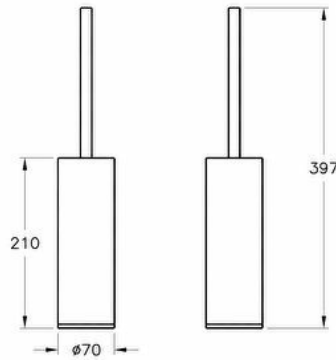

## Technical specifications

<b>Colour</b>	Chrome
<b>Height</b>	397
<b>Width</b>	70
<b>Depth</b>	77
<b>Designer</b>	VitrA Design Team
<b>Finish</b>	Chrome
<b>Material</b>	Chrome

<b>Mounting type</b>	From the Floor
<b>Awards</b>	Good Design
<b>Body Material</b>	Brass
<b>Packaged Product</b>	460X85X85
<b>Sizes (WxDxH)</b>	
<b>Guarantee</b>	5
<b>Certificate</b>	REACH
<b>Marketing Measure (cm)</b>	9

## 2A technical drawing

**Technical specifications**

**Colour:** Chrome **Height:** 397 **Width:** 70 **Depth:** 77 **Designer:** VitrA Design Team **Finish:** Chrome **Material:** Chrome **Mounting type:**

From the Floor **Awards:** Good Design **Body Material:** Brass **Packaged Product Sizes (WxDxH):** 460X85X85 **Guarantee:** 5

**Certificate:** REACH **Marketing Measure (cm):** 9