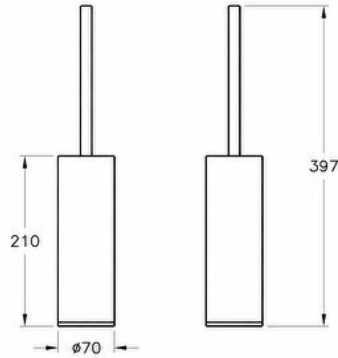

Collection: Origin

Technical specifications

Colour	Brushed Nickel
Height	397
Width	70
Depth	77
Mounting type	From the Floor
Awards	Good Design
Body Material	Brass

Designer	VitrA Design Team
Packaged Product	460X85X85
Sizes (WxDxH)	
Guarantee	5
Finish	PVD
Material	PVD
Marketing Measure	9
(cm)	

2A technical drawing

**Technical specifications**

Colour: Brushed Nickel **Height:** 397 **Width:** 70 **Depth:** 77 **Mounting type:** From the Floor **Awards:** Good Design **Body Material:** Brass **Designer:** VitrA Design Team **Packaged Product Sizes (WxDxH):** 460X85X85 **Guarantee:** 5 **Finish:** PVD **Material:** PVD **Marketing Measure (cm):** 9