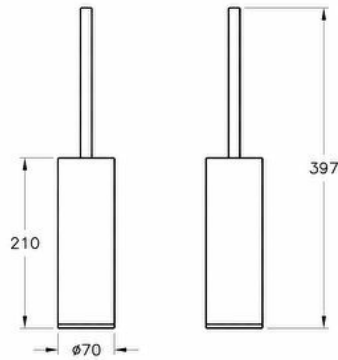

## Technical specifications

Colour	Matte Black
Height	397
Width	70
Depth	77
Designer	Vitra Design Team
Mounting type	From the Floor
Awards	Good Design

Body Material	Brass
Packaged Product	460X85X85
Sizes (WxDxH)	
Guarantee	5
Certificate	REACH
Finish	Matte Black
Material	Matte Black
Marketing Measure (cm)	9

## 2A technical drawing

**Technical specifications**

**Colour:** Matte Black **Height:** 397 **Width:** 70 **Depth:** 77 **Designer:** VitrA Design Team **Mounting type:** From the Floor **Awards:** Good Design **Body Material:** Brass **Packaged Product Sizes (WxDxH):** 460X85X85 **Guarantee:** 5 **Certificate:** REACH **Finish:** Matte Black **Material:** Matte Black **Marketing Measure (cm):** 9