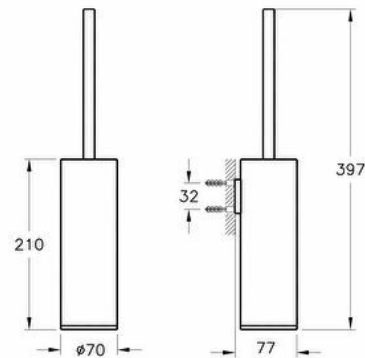

Collection: Origin

Technical specifications

Colour	Brushed Nickel
Height	397
Width	70
Depth	77
Mounting type	Wall Mounted
Awards	Good Design
Body Material	Brass

Designer	Vitra Design Team
Packaged Product	460X85X85
Sizes (WxDxH)	
Guarantee	5
Certificate	REACH
Finish	PVD
Material	PVD
Marketing Measure (cm)	9

2A technical drawing

**Technical specifications**

Colour: Brushed Nickel **Height:** 397 **Width:** 70 **Depth:** 77 **Mounting type:** Wall Mounted **Awards:** Good Design **Body Material:** Brass **Designer:** VitrA Design Team **Packaged Product Sizes (WxDxH):** 460X85X85 **Guarantee:** 5 **Certificate:** REACH **Finish:** PVD **Material:** PVD **Marketing Measure (cm):** 9