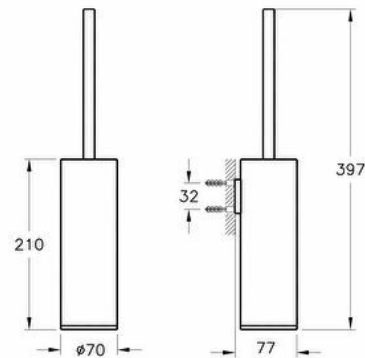

Collection: Origin

Technical specifications

Colour	Matte Black
Height	397
Width	70
Depth	77
Mounting type	Wall Mounted
Awards	Good Design
Body Material	Brass

Designer	Vitra Design Team
Packaged Product	460X85X85
Sizes (WxDxH)	
Guarantee	5
Certificate	REACH
Finish	Matte Black
Material	Matte Black
Marketing Measure (cm)	9

2A technical drawing

**Technical specifications**

Colour: Matte Black **Height:** 397 **Width:** 70 **Depth:** 77 **Mounting type:** Wall Mounted **Awards:** Good Design **Body Material:** Brass

Designer: VitrA Design Team **Packaged Product Sizes (WxDxH):** 460X85X85 **Guarantee:** 5 **Certificate:** REACH **Finish:** Matte

Black Material: Matte Black **Marketing Measure (cm):** 9