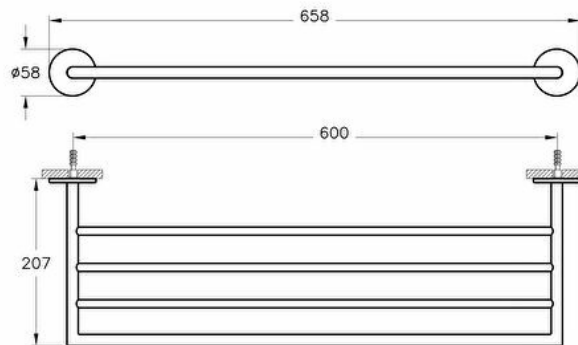

Collection: Origin

Technical specifications

Colour	Brushed Nickel
Height	58
Width	658
Depth	307
Mounting type	Wall Mounted
Awards	Good Design
Badge Diameter	D58

Body Material	Brass
Designer	VitrA Design Team
Packaged Product Sizes (WxDxH)	675X270X80
Guarantee	5
Certificate	REACH
Finish	PVD
Material	PVD

Marketing Measure (cm)	9
---------------------------	---

2A technical drawing

**Technical specifications**

Colour: Brushed Nickel **Height:** 58 **Width:** 658 **Depth:** 307 **Mounting type:** Wall Mounted **Awards:** Good Design **Badge Diameter:**

D58 **Body Material:** Brass **Designer:** VitrA Design Team **Packaged Product Sizes (WxDxH):** 675X270X80 **Guarantee:** 5

Certificate: REACH **Finish:** PVD **Material:** PVD **Marketing Measure (cm):** 9