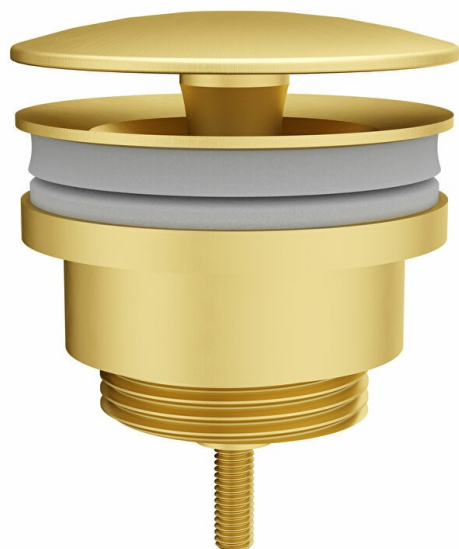

Waste Set

Product Code: A4514825

**Collection:** Waste Set**Technical specifications**

| | |
|-----------------|--------------|
| Colour | Brushed Gold |
| Height | 61 |
| Width | 64 |
| Depth | 64 |
| Finish | PVD |
| Material | PVD |

| | |
|---|-------------------|
| Designer | Vitra Design Team |
| Guarantee | 5 |
| Packaged Product Sizes (WxDxH) | 120X75X75 |
| Mounting type | Standard |

2A technical drawing

Technical specifications

Colour: Brushed Gold **Height:** 61 **Width:** 64 **Depth:** 64 **Finish:** PVD **Material:** PVD **Designer:** VitrA Design Team **Guarantee:** 5

Packaged Product Sizes (WxDxH): 120X75X75 **Mounting type:** Standard