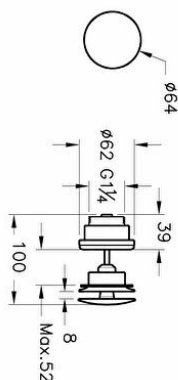

Waste Set

Product Code: A4514825

**Collection:** Waste Set**Technical specifications**

| | |
|-----------------|--------------|
| Colour | Brushed Gold |
| Height | 61 |
| Width | 64 |
| Depth | 64 |
| Finish | PVD |
| Material | PVD |

| | |
|---|-------------------|
| Designer | Vitra Design Team |
| Guarantee | 5 |
| Packaged Product Sizes (WxDxH) | 120X75X75 |
| Mounting type | Standard |

2A technical drawing

Technical specifications

Colour: Brushed Gold **Height:** 61 **Width:** 64 **Depth:** 64 **Finish:** PVD **Material:** PVD **Designer:** VitrA Design Team **Guarantee:** 5

Packaged Product Sizes (WxDxH): 120X75X75 **Mounting type:** Standard