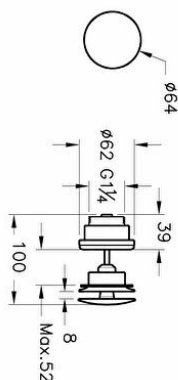

**Waste Set**

Product Code: A4514874

**Collection:** Waste Set**Technical specifications**

|                 |           |
|-----------------|-----------|
| <b>Colour</b>   | Soft Gold |
| <b>Height</b>   | 61        |
| <b>Width</b>    | 64        |
| <b>Depth</b>    | 64        |
| <b>Finish</b>   | PVD       |
| <b>Material</b> | PVD       |

|   |                   |
|---|-------------------|
| <b>Designer</b>                           | Vitra Design Team |
| <b>Guarantee</b>                          | 5                 |
| <b>Packaged Product<br/>Sizes (WxDxH)</b> | 120X75X75         |
| <b>Mounting type</b>                      | Standard          |

## 2A technical drawing

**Technical specifications**

**Colour:** Soft Gold **Height:** 61 **Width:** 64 **Depth:** 64 **Finish:** PVD **Material:** PVD **Designer:** VitrA Design Team **Guarantee:** 5 **Packaged Product Sizes (WxDxH):** 120X75X75 **Mounting type:** Standard