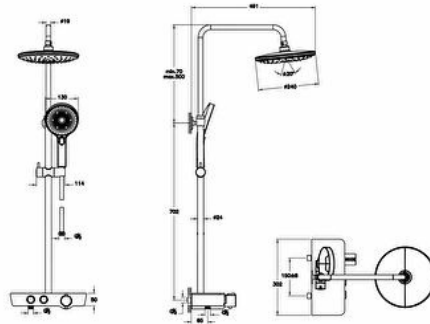

Collection: AquaControl

Technical specifications

Colour	Chrome
Height	1186
Width	240
Depth	526
Finish	Chrome
Material	Chrome
Certificate	WRAS

Packaged Product Sizes (WxDxH)	765X410X115
Guarantee	Other
Spiral Length	1500
Badge Diameter	D50
Mounting type	Wall Mounted
No Spiraling Feature in Spiral	Yes
No-Calc Feature	Yes

Spiral Hose Material	PVC SPIRAL
Body Material	Brass
Cartridge	Thermostatic
# of Water Inlet	Double Inlet
Operating Pressure	0.5-5 Bar(Recommended 1-3 Bar)
Designer	VitrA Design Team

2A technical drawing

**Technical specifications**

Colour: Chrome **Height:** 1186 **Width:** 240 **Depth:** 526 **Finish:** Chrome **Material:** Chrome **Certificate:** WRAS **Packaged Product**
Sizes (WxDxH): 765X410X115 **Guarantee:** Other **Spiral Length:** 1500 **Badge Diameter:** D50 **Mounting type:** Wall Mounted **No**
Spiraling Feature in Spiral: Yes **No-Calc Feature:** Yes **Spiral Hose Material:** PVC SPIRAL **Body Material:** Brass **Cartridge:**
Thermostatic **# of Water Inlet:** Double Inlet **Operating Pressure:** 0.5-5 Bar(Recommended 1-3 Bar) **Designer:** VitrA Design Team