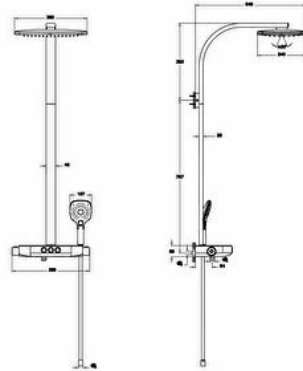

Collection: AquaControl

Technical specifications

Colour	Chrome
Height	1176
Width	360
Depth	543
Finish	Chrome
Material	Chrome
Certificate	WRAS

Packaged Product	860X378X110
Sizes (WxDxH)	
Guarantee	Other
Spiral Length	1500
Mounting type	Wall Mounted
No Spiraling Feature in Spiral	Yes
No-Calc Feature	Yes
Spiral Hose Material	PVC SPIRAL

Body Material	Brass
Cartridge	Thermostatic
# of Water Inlet	Double Inlet
Operating Pressure	0.5-5 Bar(Recommended 1-3 Bar)
Designer	VitrA Design Team

2A technical drawing**Technical specifications**

Colour: Chrome **Height:** 1176 **Width:** 360 **Depth:** 543 **Finish:** Chrome **Material:** Chrome **Certificate:** WRAS **Packaged Product**
Sizes (WxDxH): 860X378X110 **Guarantee:** Other **Spiral Length:** 1500 **Mounting type:** Wall Mounted **No Spiraling Feature in**
Spiral: Yes **No-Calc Feature:** Yes **Spiral Hose Material:** PVC SPIRAL **Body Material:** Brass **Cartridge:** Thermostatic **# of Water Inlet:**
Double Inlet **Operating Pressure:** 0.5-5 Bar(Recommended 1-3 Bar) **Designer:** VitrA Design Team