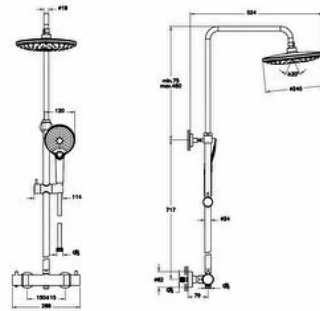

Collection: Bliss

Technical specifications

| | |
|---------------------------------------|----------------|
| Colour | Brushed Nickel |
| Height | 1171 |
| Width | 240 |
| Depth | 526 |
| Packaged Product Sizes (WxDxH) | 765X410X105 |
| Guarantee | Other |

| | |
|---------------------------------------|--------------|
| Spiral Length | 1500 |
| Badge Diameter | D62 |
| Mounting type | Wall Mounted |
| No Spiraling Feature in Spiral | Yes |
| No-Calc Feature | Yes |
| Spiral Hose Material | PVC SPIRAL |
| Body Material | Brass |
| Cartridge | Thermostatic |

| | |
|---------------------------|--------------------------------|
| # of Water Inlet | Double Inlet |
| Operating Pressure | 0.5-5 Bar(Recommended 1-3 Bar) |
| Finish | PVD |
| Material | PVD |
| Designer | VitrA Design Team |

2A technical drawing**Technical specifications**

Colour: Brushed Nickel **Height:** 1171 **Width:** 240 **Depth:** 526 **Packaged Product Sizes (WxDxH):** 765X410X105 **Guarantee:** Other
Spiral Length: 1500 **Badge Diameter:** D62 **Mounting type:** Wall Mounted **No Spiraling Feature in Spiral:** Yes **No-Calc Feature:** Yes
Spiral Hose Material: PVC SPIRAL **Body Material:** Brass **Cartridge:** Thermostatic **# of Water Inlet:** Double Inlet **Operating Pressure:** 0.5-5 Bar(Recommended 1-3 Bar) **Finish:** PVD **Material:** PVD **Designer:** VitrA Design Team