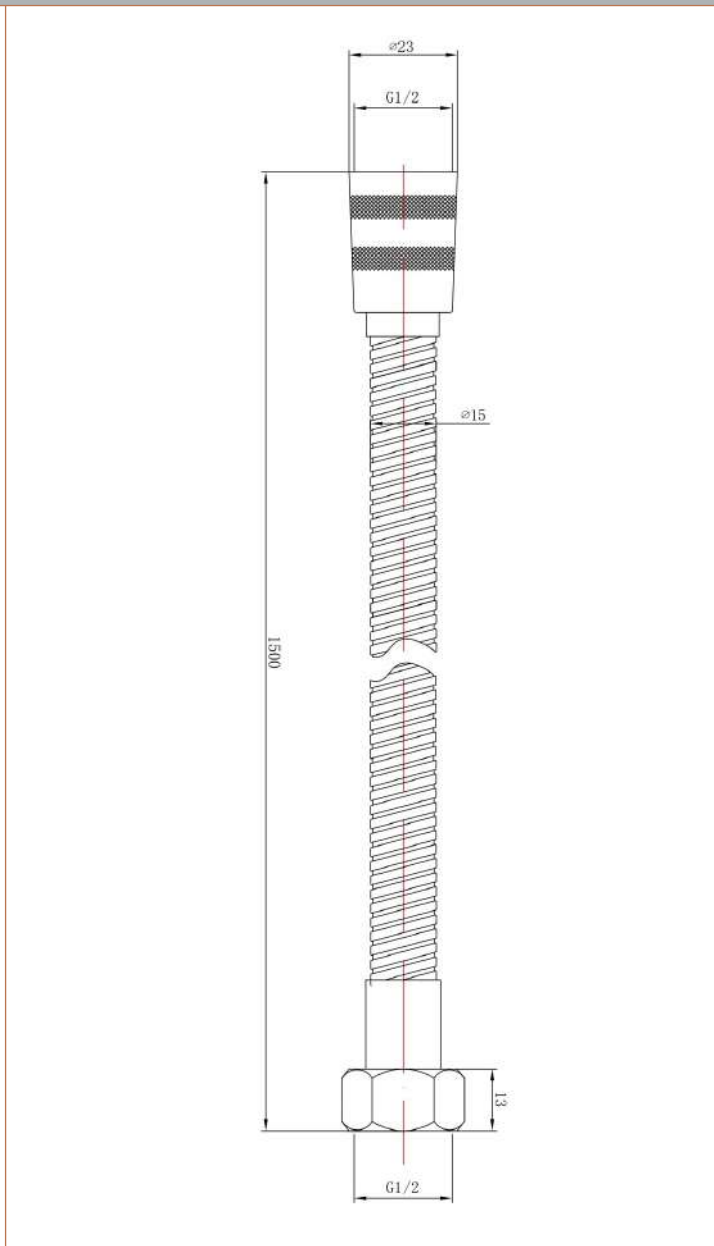

Sales Code: A491B

Description: 1.5M Shower Flex

Product Dimensions	
Length (mm):	1500
Width (mm):	15
Height (mm):	23
Depth (mm):	23
Nett Weight (kg):	0.27
Packaging Dimensions	
Length (mm):	1500
Width (mm):	23
Height (mm):	23
Gross Weight (kg):	0.27
Packaging Data	
Box Colour:	White Cardboard Box
Box Qty:	0
Label Size:	0 x 0
Label Colour:	White Label
Label Qty:	0
Outer Box Dimensions (If Applicable)	
Length (mm):	
Width (mm):	
Height (mm):	
Depth (mm):	
Gross Weight (kg):	19
Barcode:	5056462601267
Product Details	
Country of Origin:	China
Fitting Instruction:	No
Product Material:	Brass
Mount Type:	Not Applicable
Outlet Elbow Supplied:	Not Applicable
Easy Clean:	Not Applicable
Head Included:	No
Handset Included:	Not Applicable
Body Jets Included:	Not Applicable
No of Body Jets:	Not Applicable
Operating Pressure (bar):	
Valve/Cartridge Type:	Not Applicable
Flow Rates (L/min):	0.1 bar: N/A 0.5 bar: N/A 1 bar: N/A 2 bar: N/A 3 bar: N/A
TMV2 Approved:	No Approval No: N/A
TMV3 Approved:	No Approval No: N/A
WRAS Approved:	No Approval No: N/A
Head Function:	Not Applicable
Handset Function:	Not Applicable
Body Jet Info:	Not Applicable
Pipe Size:	Not Applicable
Pipe Centres:	N/A
Colour/Finish:	Matt Black
Hose Included:	Yes
No. of Outlets:	N/A