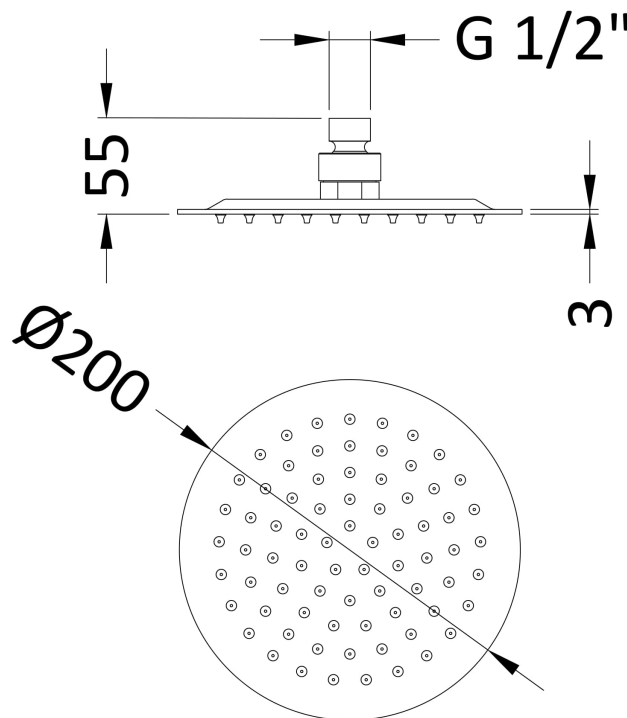

Sales Code: A7082

Description: Round Fixed Head 200mm Diameter

Product Dimensions

Length (mm):	
Width (mm):	200
Height (mm):	56
Depth (mm):	200
Nett Weight (kg):	0.92

Packaging Dimensions

Length (mm):	210
Width (mm):	100
Height (mm):	
Gross Weight (kg):	0.92

Packaging Data

Box Colour:	White Cardboard Box
Box Qty:	1
Label Size:	100 x 50
Label Colour:	White Label
Label Qty:	2

Outer Box Dimensions (If Applicable)

Length (mm):	
Width (mm):	500
Height (mm):	430
Depth (mm):	230
Gross Weight (kg):	9
Barcode:	5056462625621

Product Details

Country of Origin:	China
Fitting Instruction:	No
Product Material:	St/Steel
Mount Type:	Wall, Surface
Outlet Elbow Supplied:	No
Easy Clean:	Not Applicable
Head Included:	Yes
Handset Included:	No
Body Jets Included:	Not Applicable
No of Body Jets:	Not Applicable
Operating Pressure (bar):	0.5
Valve/Cartridge Type:	Not Applicable
Flow Rates (L/min):	0.1 bar: N/A 0.5 bar: N/A 1 bar: N/A 2 bar: N/A 3 bar: N/A
TMV2 Approved:	No Approval No: N/A
TMV3 Approved:	No Approval No: N/A
WRAS Approved:	No Approval No: N/A
Head Function:	Single
Handset Function:	Not Applicable
Body Jet Info:	Not Applicable
Pipe Size:	Not Applicable
Pipe Centres:	N/A
Colour/Finish:	Brushed Gun Metal
Hose Included:	Not Applicable
No. of Outlets:	N/A