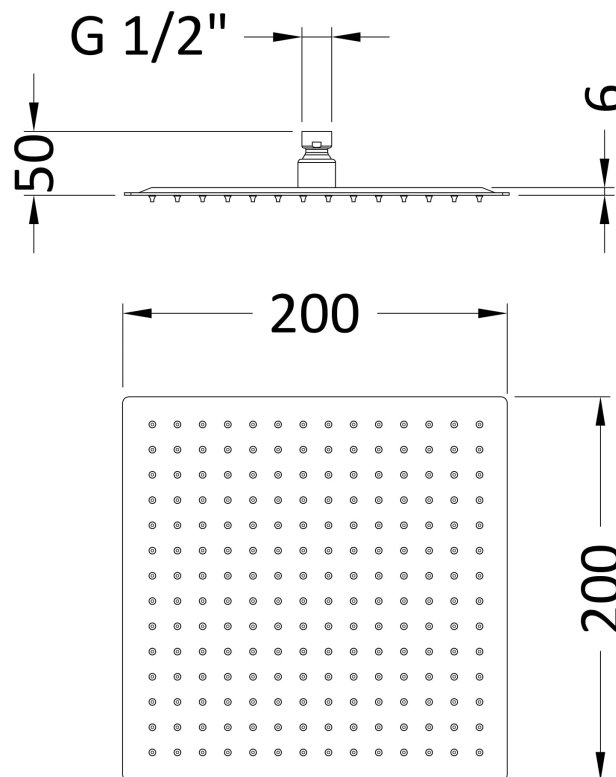

Sales Code: A7088

Description: Square Fixed Head 200X200mm

Product Dimensions

Length (mm):	
Width (mm):	200
Height (mm):	50
Depth (mm):	200
Nett Weight (kg):	0.92

Packaging Dimensions

Length (mm):	210
Width (mm):	100
Height (mm):	
Gross Weight (kg):	0.92

Packaging Data

Box Colour:	White Cardboard Box
Box Qty:	1
Label Size:	100 x 50
Label Colour:	White Label
Label Qty:	2

Outer Box Dimensions (If Applicable)

Length (mm):	
Width (mm):	435
Height (mm):	155
Depth (mm):	440
Gross Weight (kg):	11
Barcode:	5056462625744

Product Details

Country of Origin:	China
Fitting Instruction:	No
Product Material:	St/Steel
Mount Type:	Wall, Surface
Outlet Elbow Supplied:	No
Easy Clean:	Yes
Head Included:	Yes
Handset Included:	No
Body Jets Included:	Not Applicable
No of Body Jets:	Not Applicable
Operating Pressure (bar):	0.5
Valve/Cartridge Type:	Not Applicable
Flow Rates (L/min): 0.1 bar: N/A 0.5 bar: N/A 1 bar: N/A 2 bar: N/A 3 bar: N/A	
TMV2 Approved:	No Approval No: N/A
TMV3 Approved:	No Approval No: N/A
WRAS Approved:	No Approval No: N/A
Head Function:	Single
Handset Function:	Not Applicable
Body Jet Info:	Not Applicable
Pipe Size:	Not Applicable
Pipe Centres:	N/A
Colour/Finish:	Brushed Gun Metal
Hose Included:	Not Applicable
No. of Outlets:	N/A