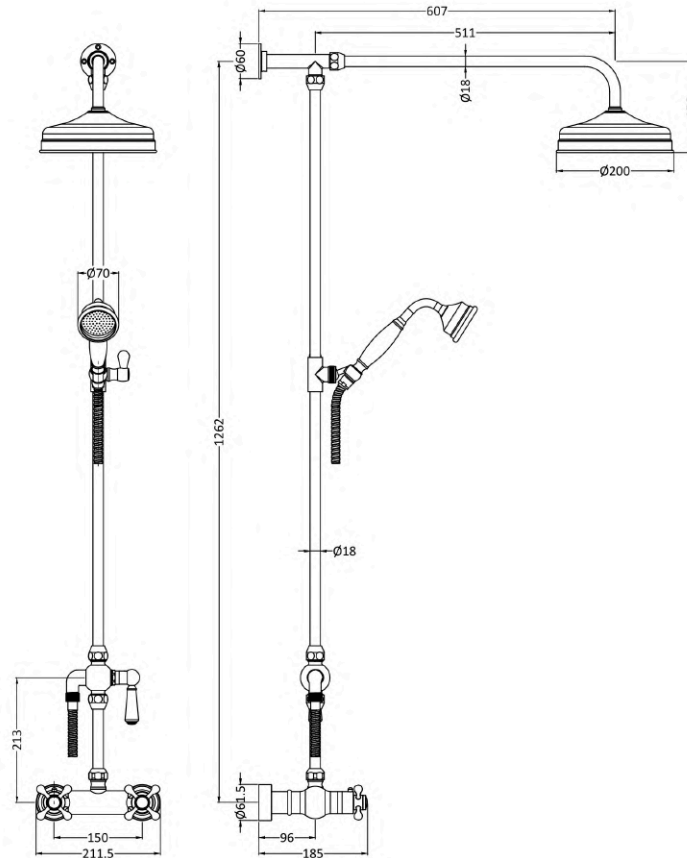

Sales Code:
A7117

Barcode: 5056462625508

Brand: Hudson
Reed

Description: Hudson Reed Shower Kits Traditional Thermostatic Shower Valve & Kit - Brushed Pewter

Product Dimensions

| | |
|-----------------|--------------------------------|
| Product | 1245 x 200 x 689mm (H x W x D) |
| Packaged | 1082 x 130 x 75mm (H x W x D) |
| Nett Weight | 7.02 kg |
| Packaged Weight | 7.02 kg |

Packaging Details

| | |
|-----------------|----------|
| Label Size (mm) | 50 x 100 |
| Label Colour | White |
| Label Qty | 1.0000 |

Product Details

| | |
|----------------------------|----------------|
| Country of Origin | China |
| Product Material | Brass |
| Control Type | Manual |
| WRAS Approved | No |
| Valve/Cartridge Type | 1/4 Turn |
| Colour/Finish | Brushed Pewter |
| Mount Type | Wall Hung |
| Style | Traditional |
| Handle Type | Crosshead |
| Easy Clean | No |
| TMV2 Approved | No |
| TMV3 Approved | No |
| Pipe Size | 18 mm |
| Pipe Centres | 150 |
| Handset Included | Yes |
| Head Included | Yes |
| Hose Included | Yes |
| Hose Length | 1500 mm |
| Min Operating Pressure | 0.5 Bar |
| Minimum Operation Pressure | 1 Bar |
| No. Outlets | 1.0000 |
| Valve / Cartridge Type | 1/4 Turn |