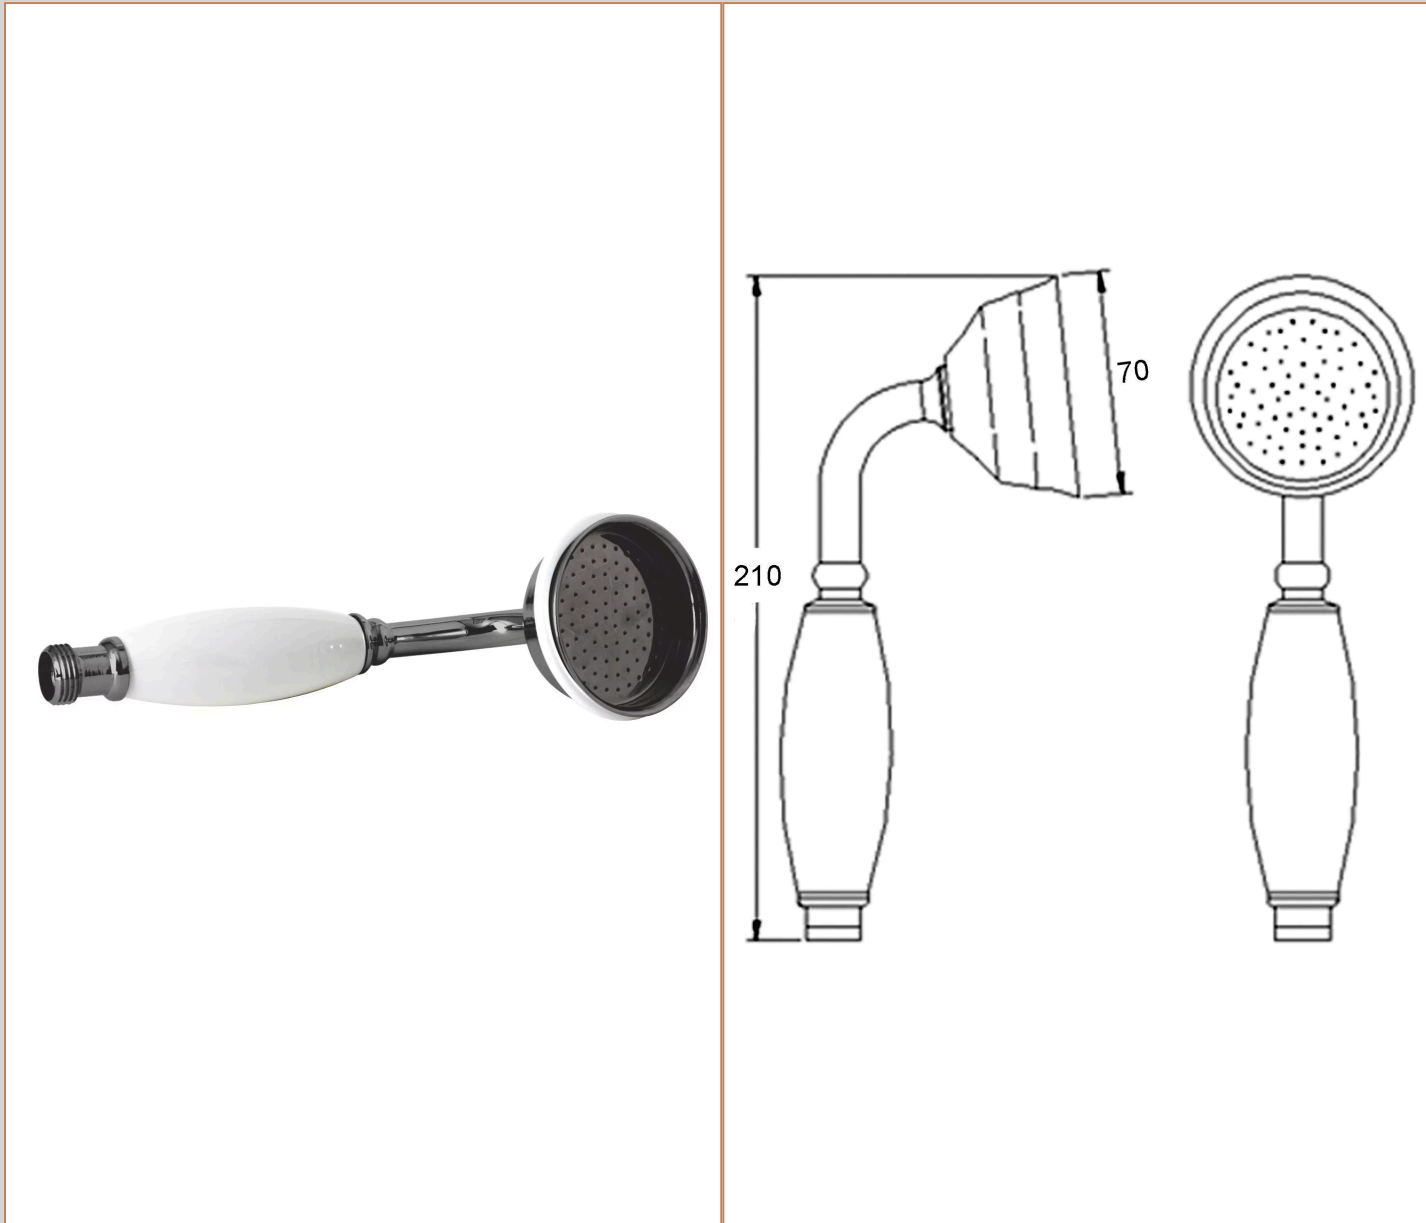

Sales Code: A7150G

Barcode: 5056883700372

Brand: nuie

Description: Nuie Traditional Brushed Pewter Shower Handset

Product Dimensions

Product	210 x 70 x 95mm (H x W x D)
Packaged	68 x 68 x 120mm (H x W x D)
Outer Box	400 x 250 x 450mm (H x W x D)
Nett Weight	0.28 kg
Packaged Weight	0.28 kg

Packaging Details

Label Size (mm)	50 x 100
Label Colour	White
Label Qty	2.0000

Product Details

Country of Origin	China
Product Material	Brass Ceramic
Colour/Finish	Brushed Pewter