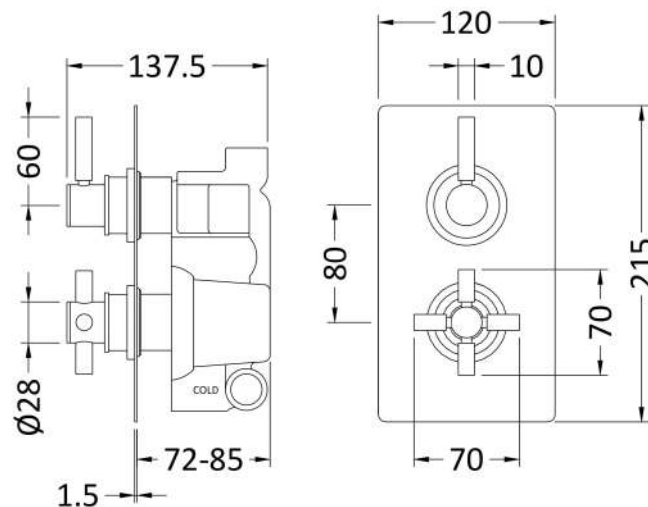

Sales Code: A8003V

Description: Tec Pura Twin Conc Therm Valve Rec Plate

Product Dimensions

Length (mm):	
Width (mm):	120
Height (mm):	215
Depth (mm):	137
Nett Weight (kg):	4.14

Packaging Dimensions

Length (mm):	250
Width (mm):	240
Height (mm):	110
Gross Weight (kg):	4.14

Packaging Data

Box Colour:	White Cardboard Box
Box Qty:	0
Label Size:	0 x 0
Label Colour:	White Label
Label Qty:	0

Outer Box Dimensions (If Applicable)

Length (mm):	
Width (mm):	285
Height (mm):	390
Depth (mm):	550
Gross Weight (kg):	25
Barcode:	5056462673905

Product Details

Country of Origin:	United Kingdom
Fitting Instruction:	No
Product Material:	Brass/ABS
Mount Type:	Wall
Outlet Elbow Supplied:	No
Easy Clean:	Not Applicable
Head Included:	No
Handset Included:	No
Body Jets Included:	Not Applicable
No of Body Jets:	Not Applicable
Operating Pressure (bar):	0.1
Valve/Cartridge Type:	1/4 Turn Ceramic Disc
Flow Rates (L/min): 0.1 bar: 5.5 0.5 bar: 14 1 bar: 20 2 bar: 29 3 bar: 44	
TMV2 Approved: No	Approval No: N/A
TMV3 Approved: No	Approval No: N/A
WRAS Approved: Yes	Approval No: 2204707
Head Function:	Not Applicable
Handset Function:	Not Applicable
Body Jet Info:	Not Applicable
Pipe Size:	15 mm (1/2" Bsp)
Pipe Centres:	N/A
Colour/Finish:	Brushed Brass
Hose Included:	Not Applicable
No. of Outlets:	1