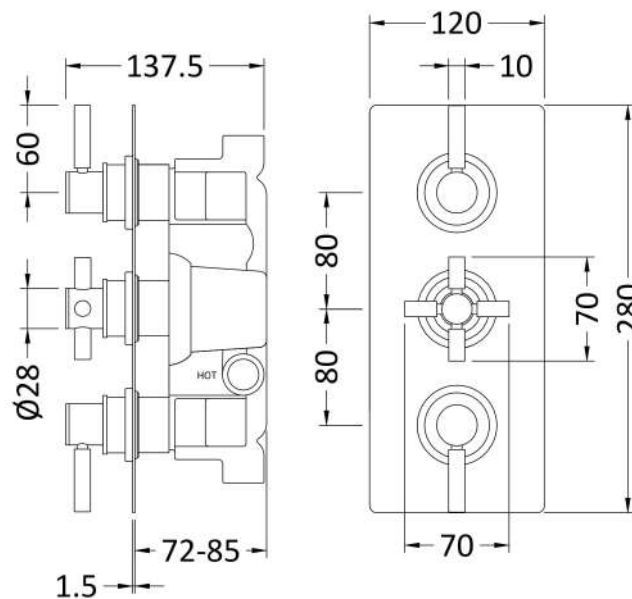

Sales Code: A8003

Description: Tec Pura Plus Triple Thermo Valve Recplt

Product Dimensions

Length (mm):	
Width (mm):	80
Height (mm):	280
Depth (mm):	136
Nett Weight (kg):	5.32

Packaging Dimensions

Length (mm):	320
Width (mm):	250
Height (mm):	110
Gross Weight (kg):	5.32

Packaging Data

Box Colour:	White Cardboard Box
Box Qty:	0
Label Size:	0 x 0
Label Colour:	White Label
Label Qty:	0

Outer Box Dimensions (If Applicable)

Length (mm):	
Width (mm):	260
Height (mm):	400
Depth (mm):	392
Gross Weight (kg):	21
Barcode:	5056462673936

Product Details

Country of Origin:	United Kingdom
Fitting Instruction:	No
Product Material:	Brass/ABS
Mount Type:	Wall
Outlet Elbow Supplied:	No
Easy Clean:	Not Applicable
Head Included:	No
Handset Included:	No
Body Jets Included:	Not Applicable
No of Body Jets:	Not Applicable
Operating Pressure (bar):	0.1
Valve/Cartridge Type:	1/4 Turn Ceramic Disc
Flow Rates (L/min): 0.1 bar: 5.5 0.5 bar: 14 1 bar: 20 2 bar: 29 3 bar: 44	
TMV2 Approved: No	Approval No: N/A
TMV3 Approved: No	Approval No: N/A
WRAS Approved: Yes	Approval No: 2204707
Head Function:	Not Applicable
Handset Function:	Not Applicable
Body Jet Info:	Not Applicable
Pipe Size:	15 mm (1/2" Bsp)
Pipe Centres:	N/A
Colour/Finish:	Brushed Brass
Hose Included:	Not Applicable
No. of Outlets:	2