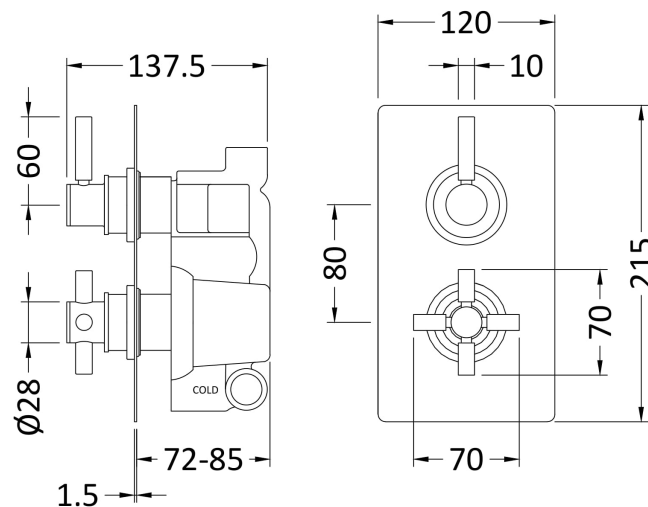

Sales Code: A8007

Description: Tec Pura Twin Valve Built In Div

Product Dimensions

Length (mm):	
Width (mm):	120
Height (mm):	215
Depth (mm):	137
Nett Weight (kg):	4.71

Packaging Dimensions

Length (mm):	250
Width (mm):	240
Height (mm):	130
Gross Weight (kg):	4.71

Packaging Data

Box Colour:	White Cardboard Box
Box Qty:	0
Label Size:	0 x 0
Label Colour:	White Label
Label Qty:	0

Outer Box Dimensions (If Applicable)

Length (mm):	
Width (mm):	285
Height (mm):	390
Depth (mm):	550
Gross Weight (kg):	28
Barcode:	5056462673912

Product Details

Country of Origin:	United Kingdom
Fitting Instruction:	No
Product Material:	Brass/ABS
Mount Type:	Wall
Outlet Elbow Supplied:	No
Easy Clean:	Not Applicable
Head Included:	No
Handset Included:	No
Body Jets Included:	No
No of Body Jets:	Not Applicable
Operating Pressure (bar):	0.5
Valve/Cartridge Type:	1/4 Turn Ceramic Disc
Flow Rates (L/min): 0.1 bar: N/A 0.5 bar: 13 1 bar: 17 2 bar: 24 3 bar: 27	
TMV2 Approved:	No Approval No: N/A
TMV3 Approved:	No Approval No: N/A
WRAS Approved:	No Approval No: N/A
Head Function:	Not Applicable
Handset Function:	Not Applicable
Body Jet Info:	Not Applicable
Pipe Size:	15 mm & 22 mm
Pipe Centres:	N/A
Colour/Finish:	Brushed Brass
Hose Included:	Not Applicable
No. of Outlets:	2