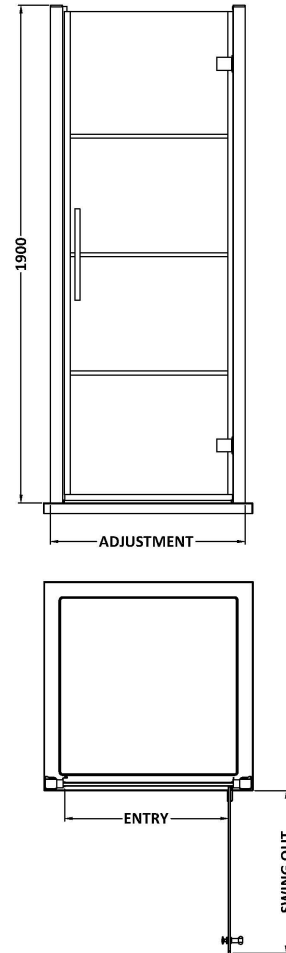

Sales Code: ADHD80-E8

Description: Hinged Shower Door 800mm

Product Dimensions

| | |
|-------------------|------|
| Height (mm): | 1900 |
| Width (mm): | 790 |
| Depth (mm): | 44 |
| Nett Weight (kg): | 33 |

Packaging Dimensions

| | |
|--------------------|------|
| Height (mm): | 1960 |
| Width (mm): | 830 |
| Length (mm): | 1960 |
| Gross Weight (kg): | 34.4 |

Packaging Data

| | |
|---------------|-------------------------------|
| Box Colour: | Brown Cardboard Box - Printed |
| Box Qty: | 1 |
| Label Size: | 100 x 50 |
| Label Colour: | Not Applicable |
| Label Qty: | 0 |

Outer Box Dimensions (If Applicable)

| | |
|--------------------|---------------|
| Height (mm): | |
| Width (mm): | |
| Depth (mm): | |
| Length (mm): | |
| Gross Weight (kg): | |
| Barcode: | 5056462625539 |

Product Details

| | |
|-----------------------|--------------------------|
| Country of Origin: | China |
| Fitting Instruction: | No |
| CE & UKCA: | Yes |
| Profile Material: | Aluminium |
| Profile Finish: | Matt Black |
| Adjustments (mm): | 740mm -800mm |
| Entry Width (mm): | 620mm |
| Swing In Dim (mm): | N/A |
| Swing Out Dim (mm): | 620mm |
| Radius (mm): | Not Applicable |
| Glass Thickness (mm): | 8 |
| Easy Fit: | No |
| Easy Clean: | No |
| Handle Style: | Square T Shape Handle |
| Handle Material: | Metal |
| Enclosure Design: | Semi-Frameless |
| Wheel Type: | Not Applicable |
| Support Bar Included: | Support Bar Not Included |
| Extras: | Screw Cover Strip |