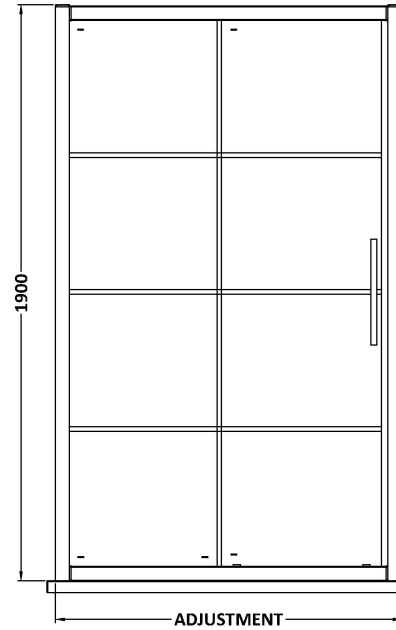

Sales Code: ADL14-E8

Description: Sliding Shower Door 1400mm

Product Dimensions

Height (mm):	1900
Width (mm):	1390
Depth (mm):	44
Nett Weight (kg):	57

Packaging Dimensions

Height (mm):	1960
Width (mm):	930
Length (mm):	1960
Gross Weight (kg):	58

Packaging Data

Box Colour:	Brown Cardboard Box - Printed
Box Qty:	1
Label Size:	100 x 50
Label Colour:	Not Applicable
Label Qty:	0

Outer Box Dimensions (If Applicable)

Height (mm):	
Width (mm):	
Depth (mm):	
Length (mm):	
Gross Weight (kg):	
Barcode:	5056462625522

Product Details

Country of Origin:	China
Fitting Instruction:	No
CE & UKCA:	Yes
Profile Material:	Aluminium
Profile Finish:	Matt Black
Adjustments (mm):	1340mm - 1390mm
Entry Width (mm):	580mm
Swing In Dim (mm):	N/A
Swing Out Dim (mm):	N/A
Radius (mm):	Not Applicable
Glass Thickness (mm):	8
Easy Fit:	Yes
Easy Clean:	No
Handle Style:	Square T Shape Handle
Handle Material:	Metal
Enclosure Design:	Framed
Wheel Type:	Dual, Quick Release
Support Bar Included:	Support Bar Not Included
Extras:	Screw Cover Strip