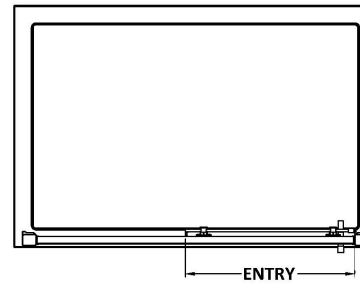

Sales Code: ADL14-E8

Description: Sliding Shower Door 1400mm

Product Dimensions

Height (mm):	1900
Width (mm):	1390
Depth (mm):	44
Nett Weight (kg):	57

Packaging Dimensions

Height (mm):	1960
Width (mm):	930
Length (mm):	1960
Gross Weight (kg):	58

Packaging Data

Box Colour:	Brown Cardboard Box - Printed
Box Qty:	1
Label Size:	100 x 50
Label Colour:	Not Applicable
Label Qty:	0

Outer Box Dimensions (If Applicable)

Height (mm):	
Width (mm):	
Depth (mm):	
Length (mm):	
Gross Weight (kg):	
Barcode:	5056462625522

Product Details

Country of Origin:	China
Fitting Instruction:	No
CE & UKCA:	Yes
Profile Material:	Aluminium
Profile Finish:	Matt Black
Adjustments (mm):	1340mm - 1390mm
Entry Width (mm):	580mm
Swing In Dim (mm):	N/A
Swing Out Dim (mm):	N/A
Radius (mm):	Not Applicable
Glass Thickness (mm):	8
Easy Fit:	Yes
Easy Clean:	No
Handle Style:	Square T Shape Handle
Handle Material:	Metal
Enclosure Design:	Framed
Wheel Type:	Dual, Quick Release
Support Bar Included:	Support Bar Not Included
Extras:	Screw Cover Strip