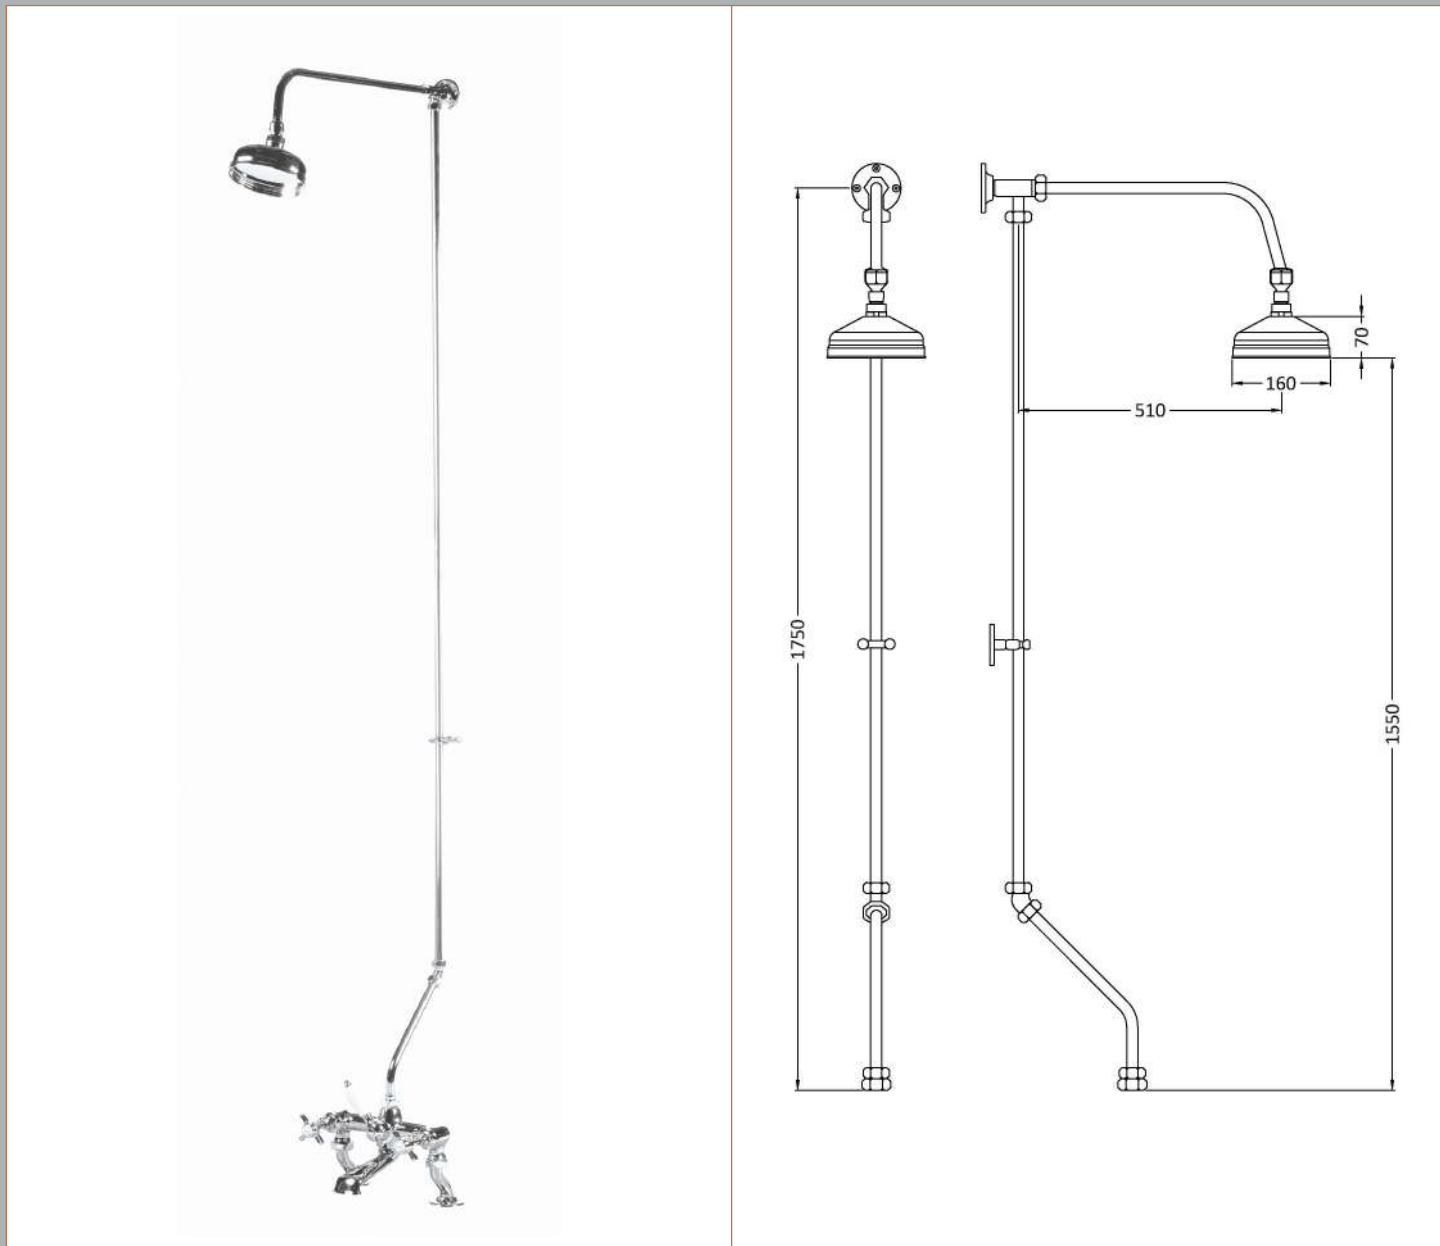

Sales Code: AK305

Description: Rigid Riser Kit For Bath Shower Mixer

### Product Dimensions

Length (mm):	
Width (mm):	70
Height (mm):	1750
Depth (mm):	590
Nett Weight (kg):	2.6

### Packaging Dimensions

Length (mm):	1520
Width (mm):	170
Height (mm):	115
Gross Weight (kg):	2.6

### Product Details

Country of Origin:	China
Fitting Instruction:	No
Product Material:	Brass
Mount Type:	Wall
Outlet Elbow Supplied:	Not Applicable
Easy Clean:	Not Applicable
Head Included:	Yes
Handset Included:	No
Body Jets Included:	Not Applicable
No of Body Jets:	Not Applicable
Operating Pressure (bar):	
Valve/Cartridge Type:	Not Applicable
Flow Rates (L/min):	0.1 bar: N/A 0.5 bar: N/A 1 bar: N/A 2 bar: N/A 3 bar: N/A
TMV2 Approved:	No Approval No: N/A
TMV3 Approved:	No Approval No: N/A
WRAS Approved:	No Approval No: N/A
Head Function:	Single
Handset Function:	Not Applicable
Body Jet Info:	Not Applicable
Pipe Size:	22 mm (3/4" Bsp)
Pipe Centres:	N/A
Colour/Finish:	Chrome
Hose Included:	Yes
No. of Outlets:	1