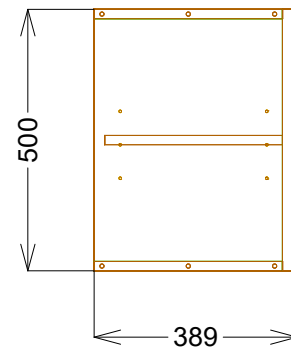

Product Name	ALFIE-200-GREEN
Product Description	Alfie 200mm Open Unit Reed Green
<b>Product Transportation</b>	
Barcode	5060964932880
Country of origin	UK
Commodity code	6810999000
<b>Product Measurements</b>	
Product Weight (KG)	7.5
Product Width (mm)	200
Product Height (mm)	500
Product Depth (mm)	389
Product Length (mm)	0
<b>Primary Packed Measurements</b>	
Packaged Weight	8.25
Packed Length	220
Packed Width	420
Packed Height	520
<b>Packaging Weights</b>	
Card (kg)	0.75
Paper (kg)	0
Wood (kg)	0
Plastic (kg)	0.02
Compliance DOP	N/a

**Dimensions**  
(measurements in mm)